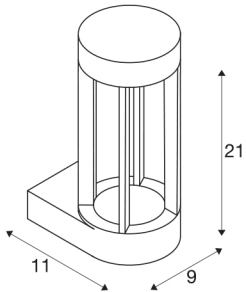

SLOTS WALL

outdoor wall light, LED, 3000K, rust, 6.3 W

In the SLOTS WALL wall light made from aluminium, the incorporated COB LED module generates an indirectly radiating, warm white light. With protection class IP44, it is suitable for outdoor use. The luminaire is ready to be connected directly to the 230V mains supply.

TECHNICAL DATA

Item no.:	231807
Primary nominal voltage	220-240V ~50/60Hz mA/V
Height	21 cm
Diameter	9 cm
Depth	11 cm
Net weight	0.877 kg
Gross weight	1.066 kg
IP Code	IP 44
Safety class	I
Assembly	Surface
Assembly details	Wall
Wattage	4.5 W
Lumen	140 lm
Colour temperature	3000 Kelvin
Color	rust
LXXBXX data	L70B50
Minimum ambient temperature	-20 °C
Maximum ambient temperature	50 °C
BIG WHITE Page	647