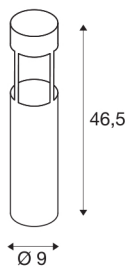

SLOTS 45

outdoor floor stand, LED, 3000K, anthracite, Ø/H 9/46.5 cm, max. 6.3W

In the SLOTS 45 floor stand made from aluminium, the incorporated COB LED module generates an indirectly radiating warm white light. With protection class IP44, it is suitable for outdoor use. As an option, a screw set as well as a connection box for safe electrical connection is available within the round bollard. A concrete anchor set is included.

TECHNICAL DATA

Item no.:	231815
Primary nominal voltage	220-240V ~50/60Hz mA/V
Height	46.5 cm
Diameter	9 cm
Net weight	1.329 kg
Gross weight	1.619 kg
IP Code	IP 44
Safety class	I
Assembly	Surface
Assembly details	Ground
Wattage	4.5 W
Lumen	200 lm
Colour temperature	3000 Kelvin
Beam angle	68 °
Color	anthracite
CRI	80
LXXBXX data	L70B50
Minimum ambient temperature	-20 °C
Maximum ambient temperature	45 °C
BIG WHITE Page	570