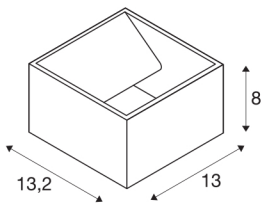

## LOGS WALL

outdoor wall light, LED, 3000K, IP44, square, white, 8W

The indirect LED wall luminaire LOGS WALL is made from aluminium and equipped with a high-performance planar LED. Depending on the version various housing colours are available. The required driver for direct connection to 230V mains supply is included in each package. In addition, the installation can be extended by floor lamps of the series.

## TECHNICAL DATA

Item no.:	232101
Primary nominal voltage	220-240V ~50/60Hz mA/V
Secondary power / secondary voltage	500mA
Width	13 cm
Height	8 cm
Depth	13.2 cm
Net weight	0.938 kg
Gross weight	1.189 kg
IP Code	IP 65
Safety class	I
Assembly	Surface
Assembly details	Wall
Wattage	9.5 W
Lumen	800 lm
Colour temperature	3000 Kelvin
Color	white
CRI	80
LXXBXX data	L70B50
Maximum ambient temperature	40 °C
BIG WHITE Page	652