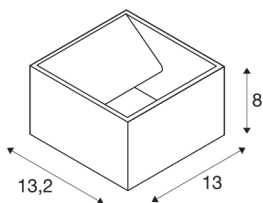

## LOGS WALL

outdoor wall light, LED, 3000K, IP44, square, silver-grey, 8W

The indirect LED wall luminaire LOGS WALL is made from aluminium and equipped with a high-performance planar LED. Depending on the version various housing colours are available. The required driver for direct connection to 230V mains supply is included in each package. In addition, the installation can be extended by floor lamps of the series.

## TECHNICAL DATA

Item no.:	232104
Primary nominal voltage	220-240V ~50/60Hz mA/V
Secondary power / secondary voltage	500mA
Width	13 cm
Height	8 cm
Depth	13.2 cm
Net weight	0.93 kg
Gross weight	1.201 kg
IP Code	IP 65
Safety class	I
Assembly	Surface
Assembly details	Wall
Wattage	9.5 W
Lumen	570 lm
Colour temperature	3000 Kelvin
Color	silver
CRI	80
LXXBXX data	L70B50
Maximum ambient temperature	40 °C
BIG WHITE Page	652