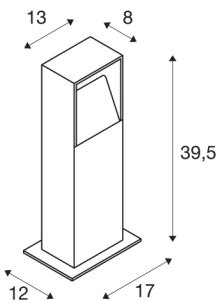

LOGS 40

outdoor floor stand, LED, 3000K, IP44, square, anthracite, L/W/H 13/8/39.5 cm, 8W

The indirect LED floor stand LOGS 40 is made from aluminium and equipped with a high-performance planar LED. Depending on the version various housing heights and colours are available. The required driver for direct connection to 230V mains supply is included in each package. For simplified mounting, a suitable earth-spike, screw set and junction box are available on accessory. In addition, the installation can be extended by wall lights of the series.

TECHNICAL DATA

Item no.:	232115
Primary nominal voltage	220-240V ~50/60Hz mA/V
Secondary power / secondary voltage	500mA
Width	13 cm
Height	39.5 cm
Depth	8 cm
Net weight	2.021 kg
Gross weight	2.714 kg
IP Code	IP 65
Safety class	I
Assembly	Surface
Assembly details	Ground
Wattage	9.5 W
Lumen	570 lm
Colour temperature	3000 Kelvin
Color	anthracite
CRI	80
LXXBXX data	L70B50
Maximum ambient temperature	40 °C
BIG WHITE Page	517