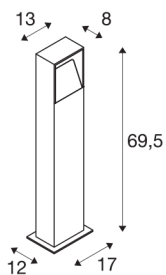

LOGS 70

outdoor floor stand, LED, 3000K, IP44, square, anthracite, L/W/H 13/8/69,5 cm, 8W

The indirect LED floor stand LOGS 70 is made from aluminium and equipped with a high-performance planar LED. Depending on the version various housing heights and colours are available. The required driver for direct connection to 230V mains supply is included in each package. For simplified mounting, a suitable earth-spike, screw set and junction box are available on accessory. In addition, the installation can be extended by wall lights of the series.

TECHNICAL DATA

Item no.:	232125
Primary nominal voltage	220-240V ~50/60Hz mA/V
Secondary power / secondary voltage	500mA
Width	13 cm
Height	69.5 cm
Depth	8 cm
Net weight	2.901 kg
Gross weight	3.98 kg
IP Code	IP 65
Safety class	I
Assembly	Surface
Assembly details	Ground
Wattage	9.5 W
Lumen	570 lm
Colour temperature	3000 Kelvin
Color	anthracite
CRI	80
LXXBXX data	L70B50
Maximum ambient temperature	40 °C
BIG WHITE Page	517