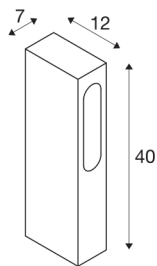

SLOTBOX 40

outdoor floor stand, LED, 3000K, IP44, square, anthracite, L/W/H 12/7/40, 4W

The indirect floor luminaire SLOTBOX 40 convinces with an extraordinary appearance. Equipped with a high-quality, warm white LED, it provides a perfect mix of efficiency and strong design character. It is suitable for use outdoors thanks to its IP44 protection class. A concrete-anchor-set for the secure mounting is included. Thanks to the incorporated LED driver, the electrical connection of both versions is made directly to 230V mains supply.

TECHNICAL DATA

Item no.:	232135
Primary nominal voltage	100-277V ~50/60Hz mA/V
Secondary power / secondary voltage	700mA
Length	7 cm
Width	12 cm
Height	40 cm
Net weight	1.563 kg
Gross weight	1.851 kg
IP Code	IP 44
Safety class	II
Impact resistance class	IK04
Impact resistance	0,5 Joule
Assembly	Surface
Assembly details	Ground
Wattage	8 W
Lumen	160 lm
Colour temperature	3000 Kelvin
Color	anthracite
LXXBXX data	L70B50
Minimum ambient temperature	-20 °C
Maximum ambient temperature	30 °C
BIG WHITE Page	574