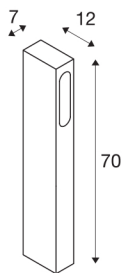

SLOTBOX 70

outdoor floor stand, LED, 3000K, IP44, square, anthracite, L/W/H 12/7/70, 4W

The indirect floor luminaire SLOTBOX 70 convinces with an extraordinary appearance. Equipped with a high-quality, warm white LED, it provides a perfect mix of efficiency and strong design character. It is suitable for use outdoors thanks to its IP44 protection class. A concrete-anchor-set for the secure mounting is included. Thanks to the incorporated LED driver, the electrical connection of both versions is made directly to 230V mains supply.

TECHNICAL DATA

Item no.:	232145
Primary nominal voltage	100-277V ~50/60Hz mA/V
Secondary power / secondary voltage	700mA
Length	7 cm
Width	12 cm
Height	70 cm
Net weight	2.163 kg
Gross weight	2.627 kg
IP Code	IP 44
Safety class	II
Impact resistance class	IK04
Impact resistance	0,5 Joule
Assembly	Surface
Assembly details	Ground
Wattage	8.7 W
Lumen	160 lm
Colour temperature	3000 Kelvin
Color	anthracite
LXXBXX data	L70B50
Minimum ambient temperature	-20 °C
Maximum ambient temperature	30 °C
BIG WHITE Page	574