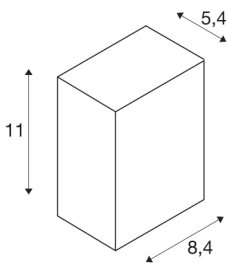

QUAD 1 XL

wall light, LED, 3000K, IP44, square, white, 3.2W

The QUAD 1 XL wall light is available in several colours, and fitted with a powerful, warm white LED. The electrical connection of the aluminium luminaire is made directly to the 230V mains supply using the built-in driver. Thanks to its IP44 protection class, the luminaire is suitable for outdoor use.

TECHNICAL DATA

Item no.:	232431
Number of different light outlets	1
Primary nominal voltage	100-277V ~50/60Hz mA/V
Secondary power / secondary voltage	350mA
Width	8.4 cm
Height	11 cm
Depth	5.4 cm
Net weight	0.639 kg
Gross weight	0.678 kg
IP Code	IP 44
Safety class	I
Impact resistance class	IK05
Assembly	Surface
Assembly details	Wall
Wattage	4.5 W
Lumen	290 lm
Colour temperature	3000 Kelvin
Beam angle	110 °
Color	white
LXXBXX data	L70B50
Minimum ambient temperature	-20 °C
Maximum ambient temperature	50 °C