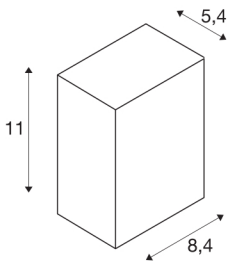

QUAD 1 XL

wall light, LED, 3000K, IP44, square, anthracite, 3.2W

The QUAD 1 XL wall light is available in several colours, and fitted with a powerful, warm white LED. The electrical connection of the aluminium luminaire is made directly to the 230V mains supply using the built-in driver. Thanks to its IP44 protection class, the luminaire is suitable for outdoor use.

TECHNICAL DATA

Item no.:	232435
Number of different light outlets	1
Primary nominal voltage	100-277V ~50/60Hz mA/V
Secondary power / secondary voltage	350mA
Width	8.4 cm
Height	11 cm
Depth	5.4 cm
Net weight	0.634 kg
Gross weight	0.68 kg
IP Code	IP 44
Safety class	I
Impact resistance class	IK05
Assembly	Surface
Assembly details	Wall
Wattage	4.5 W
Lumen	260 lm
Colour temperature	3000 Kelvin
Beam angle	110 °
Color	anthracite
LXXBXX data	L70B50
Minimum ambient temperature	-20 °C
Maximum ambient temperature	50 °C