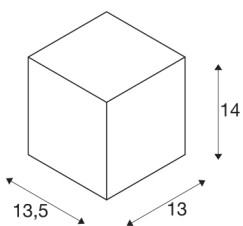

## BIG THEO WALL

outdoor wall light, Flood down, LED, 3000K, anthracite, W/H/D 13/14/13.5 cm

The BIG THEO WALL LED is made of aluminium and glass. Thanks to the position of the built-in sockets, the installed luminaire produces a wide radiating cone of light. It is suitable for use outdoors thanks to its IP44 protection class. Thanks to the built-in LED driver, the electrical connection of the luminaire, which comes in several colour versions, is made directly to the 230V mains supply. In addition, the BIG THEO series includes wall and ceiling lights and is therefore universally deployable. This luminaire includes built-in LED lamps.

## TECHNICAL DATA

Item no.:	234525
Number of different light outlets	1
Primary nominal voltage	100-277V ~50/60Hz mA/V
Secondary power / secondary voltage	500mA
Width	13 cm
Height	14 cm
Depth	13.5 cm
Net weight	1.291 kg
Gross weight	1.465 kg
IP Code	IP 44
Safety class	I
Impact resistance class	IK02
Impact resistance	0,2 Joule
Assembly	Surface
Assembly details	Wall
Wattage	21 W
Lumen	2000 lm
Colour temperature	3000 Kelvin
Beam angle	24 °
Color	anthracite
CRI	80
LXXBXX data	L70B50