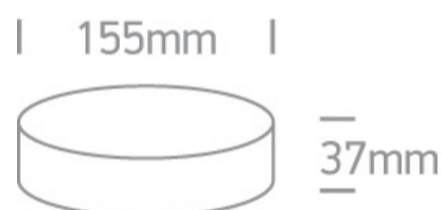

06 Downlights Fixed LED>The Frameless IP65 Range

050146/W

WHITE SURFACE BASE FOR 10115CF IP40

Downloads

Dimensions

Related items

10115CF/C

10115CF/W

Physical Specification

Item Group	06 Downlights Fixed LED
Family	The Frameless IP65 Range
Order Code	050146/W
Colour	White
Material	Die Cast
Shape	Circular
Height	37mm

Diameter	155mm
Surface Ceiling	Yes
Indoor	Yes

Packing Info

Box Weight	0,27Kg
Pcs/Carton	20
Carton Length	47cm
Carton Width	36cm
Carton Height	19cm
Carton Weight	5,5Kg
Barcode	5291889057147
HS Code	9405990090

Certification & Warranty