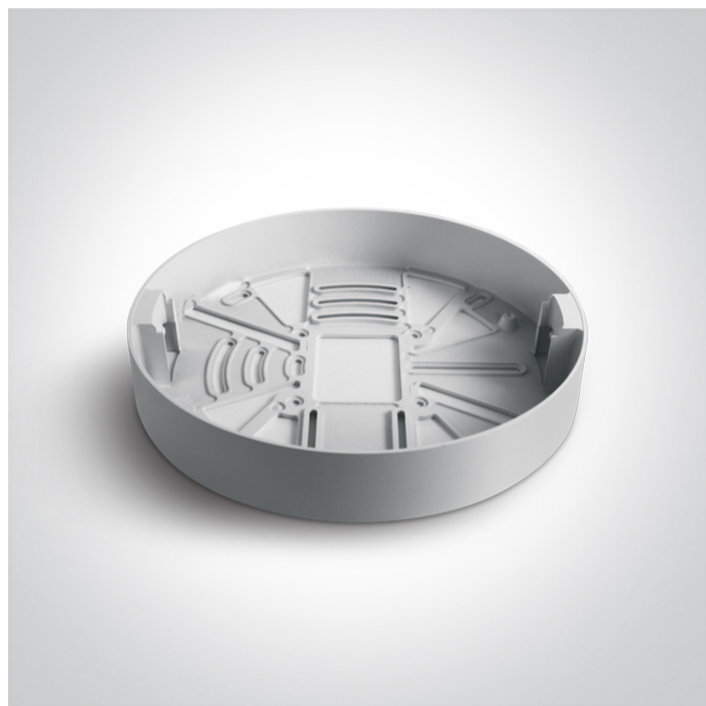

06 Downlights Fixed LED>The Frameless IP65 Range

050148/W

WHITE SURFACE BASE FOR 10130CF

Downloads

Dimensions

Related items

10130CF/C

10130CF/W

Physical Specification

Item Group	06 Downlights Fixed LED
Family	The Frameless IP65 Range
Order Code	050148/W
Colour	White
Material	Die Cast
Shape	Circular
Height	37mm

Diameter	215mm
Surface Ceiling	Yes
Indoor	Yes