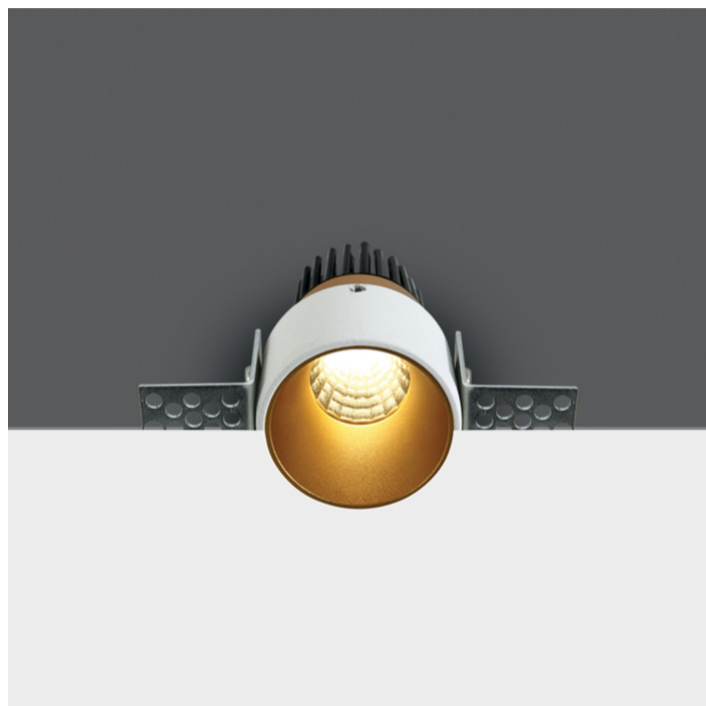

02 Recessed Spots Fixed LED>The Trimless Mini Range Aluminium

10103BTR/BS/W

3W Recessed Trimless Dark Light LED spot with white ring and brass reflector, IP20.

Requires 350mA driver.

Complies with standard EN60598-1 and any other specific standards.

Downloads

Dimensions

Must be ordered separately

89004

89004T

Physical Specification

Item Group	02 Recessed Spots Fixed LED
Family	The Trimless Mini Range Aluminium
Order Code	10103BTR/BS/W
Colour	Brass
Material	Aluminium
Shape	Circular

Height	61mm
Diameter	35mm
Cutout Hole Diameter	40mm
Recessed trimless ceiling	Yes
Depth Required	80mm
Indoor	Yes
Adjustable	No

Electrical Characteristics

Fitting

Input Type	Constant Current
Input Current	350mA
Safety Class	
Power(Watts)	3W
IP Rating	IP20
Light Source	LED built in
LED Type	COB
LED Brand	Luminus
Cable Length	40cm
F Mark	

Illumination Data

Colour Temperature	3000K
Lumen Output	240lm
Light Efficiency	80lm/W
CRI	90
Beam Angle	36°
Illumination Diagram	
Dark Light	Yes

Packing Info

Box Length	5,5cm
Box Width	5,5cm
Box Height	7cm
Pcs/Carton	100
Barcode	5291889058373
HS Code	9405409900