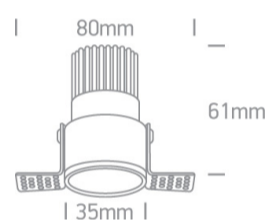

02 Recessed Spots Fixed LED>The Trimless Mini Range Aluminium

10103BTR/BS/W

3W Recessed Trimless Dark Light LED spot with white ring and brass reflector, IP20.

Requires 350mA driver.

Complies with standard EN60598-1 and any other specific standards.

Downloads

Dimensions

Must be ordered separately

89004

89004T

Physical Specification

Item Group	02 Recessed Spots Fixed LED
Family	The Trimless Mini Range Aluminium
Order Code	10103BTR/BS/W
Colour	Brass
Material	Aluminium
Shape	Circular

Height	61mm
Diameter	35mm
Cutout Hole Diameter	40mm
Recessed trimless ceiling	Yes
Depth Required	80mm
Indoor	Yes
Adjustable	No

Electrical Characteristics

Fitting

Input Type	Constant Current
Input Current	350mA
Safety Class	
Power(Watts)	3W
IP Rating	IP20
Light Source	LED built in
LED Type	COB
LED Brand	Luminus
Cable Length	40cm
F Mark	

Illumination Data

Colour Temperature	3000K
Lumen Output	240lm
Light Efficiency	80lm/W
CRI	90
Beam Angle	36°
Illumination Diagram	
Dark Light	Yes

Packing Info

Box Length	5,5cm
Box Width	5,5cm
Box Height	7cm
Pcs/Carton	100
Barcode	5291889058373
HS Code	9405409900