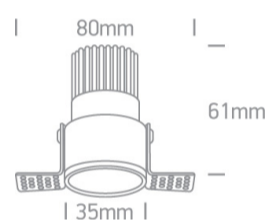

02 Recessed Spots Fixed LED>The Trimless Mini Range Aluminium

10103BTR/B/W

3W Recessed Trimless Dark Light LED spot with white ring and black reflector, IP20.

Requires 350mA driver.

Complies with standard EN60598-1 and any other specific standards.

Downloads

Dimensions

Must be ordered separately

89004

89004T

Physical Specification

| | |
|------------|-----------------------------------|
| Item Group | 02 Recessed Spots Fixed LED |
| Family | The Trimless Mini Range Aluminium |
| Order Code | 10103BTR/B/W |
| Colour | Black |
| Material | Aluminium |
| Shape | Circular |

| | |
|---------------------------|------|
| Height | 61mm |
| Diameter | 35mm |
| Cutout Hole Diameter | 40mm |
| Recessed trimless ceiling | Yes |
| Depth Required | 80mm |
| Indoor | Yes |
| Adjustable | No |

Electrical Characteristics

Fitting

| | |
|---------------|---|
| Input Type | Constant Current |
| Input Current | 350mA |
| Safety Class |  |
| Power(Watts) | 3W |
| IP Rating | IP20 |
| Light Source | LED built in |
| LED Type | COB |
| LED Brand | Bridgelux |
| Cable Length | 40cm |
| F Mark |  |