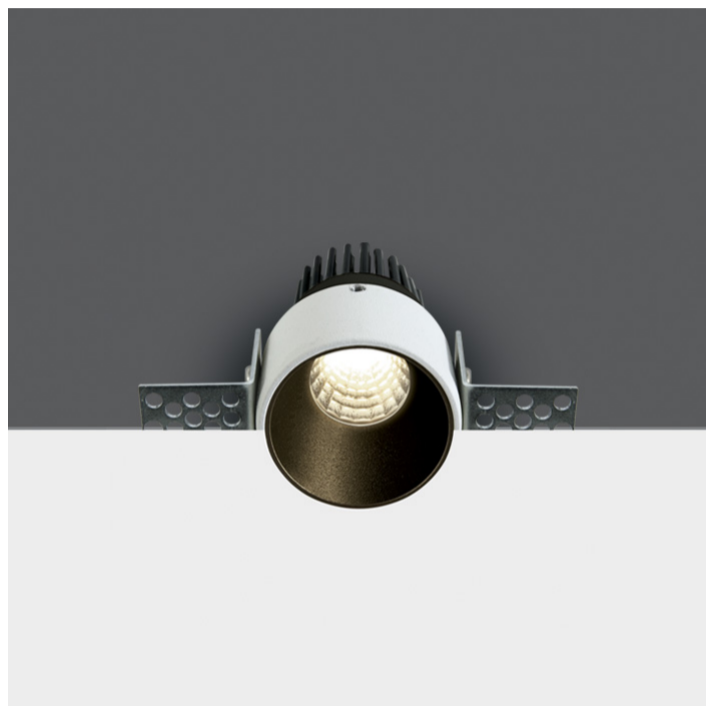

02 Recessed Spots Fixed LED>The Trimless Mini Range Aluminium

10103BTR/B/W

3W Recessed Trimless Dark Light LED spot with white ring and black reflector, IP20.

Requires 350mA driver.

Complies with standard EN60598-1 and any other specific standards.

Downloads

Dimensions

Must be ordered separately

89004

89004T

Physical Specification

| | |
|------------|-----------------------------------|
| Item Group | 02 Recessed Spots Fixed LED |
| Family | The Trimless Mini Range Aluminium |
| Order Code | 10103BTR/B/W |
| Colour | Black |
| Material | Aluminium |
| Shape | Circular |

| | |
|---------------------------|------|
| Height | 61mm |
| Diameter | 35mm |
| Cutout Hole Diameter | 40mm |
| Recessed trimless ceiling | Yes |
| Depth Required | 80mm |
| Indoor | Yes |
| Adjustable | No |