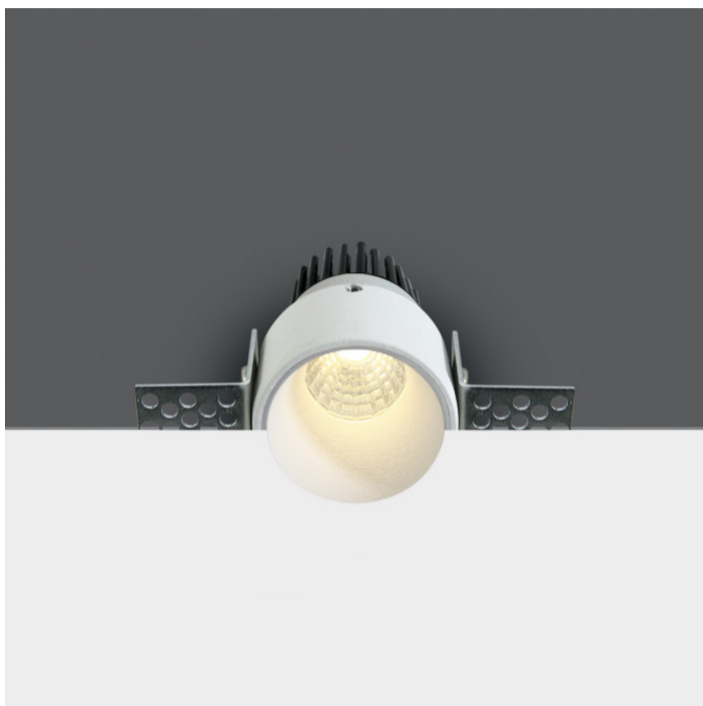

02 Recessed Spots Fixed LED>The Trimless Mini Range Aluminium

10103BTR/W/W

3W Recessed Trimless Dark Light LED spot with white ring and white reflector, IP20.

Requires 350mA driver.

Complies with standard EN60598-1 and any other specific standards.

Downloads

Dimensions

Must be ordered separately

89004

89004T

Physical Specification

Item Group	02 Recessed Spots Fixed LED
Family	The Trimless Mini Range Aluminium
Order Code	10103BTR/W/W
Colour	White
Material	Aluminium
Shape	Circular

Height	61mm
Diameter	35mm
Cutout Hole Diameter	40mm
Recessed trimless ceiling	Yes
Depth Required	80mm
Indoor	Yes
Adjustable	No

Electrical Characteristics

Fitting

Input Type	Constant Current
Input Current	350mA
Safety Class	
Power(Watts)	3W
IP Rating	IP20
Light Source	LED built in
LED Type	COB
LED Brand	Bridgelux
Cable Length	40cm
F Mark	

Illumination Data

Colour Temperature	3000K
Lumen Output	240lm
Light Efficiency	80lm/W
CRI	90
Beam Angle	36°
Illumination Diagram	
Dark Light	Yes

Packing Info

Box Length	5,5cm
Box Width	5,5cm
Box Height	7cm
Pcs/Carton	100
Barcode	5291889058359
HS Code	9405409900