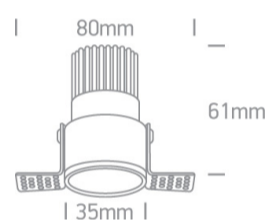

02 Recessed Spots Fixed LED>The Trimless Mini Range Aluminium

10103BTR/W/W

3W Recessed Trimless Dark Light LED spot with white ring and white reflector, IP20.

Requires 350mA driver.

Complies with standard EN60598-1 and any other specific standards.

Downloads

Dimensions

Must be ordered separately

89004

89004T

Physical Specification

Item Group	02 Recessed Spots Fixed LED
Family	The Trimless Mini Range Aluminium
Order Code	10103BTR/W/W
Colour	White
Material	Aluminium
Shape	Circular

Height	61mm
Diameter	35mm
Cutout Hole Diameter	40mm
Recessed trimless ceiling	Yes
Depth Required	80mm
Indoor	Yes
Adjustable	No

Electrical Characteristics

Fitting

Input Type	Constant Current
Input Current	350mA
Safety Class	
Power(Watts)	3W
IP Rating	IP20
Light Source	LED built in
LED Type	COB
LED Brand	Bridgelux
Cable Length	40cm
F Mark	

Illumination Data

Colour Temperature	3000K
Lumen Output	240lm
Light Efficiency	80lm/W
CRI	90
Beam Angle	36°
Illumination Diagram	
Dark Light	Yes

Packing Info

Box Length	5,5cm
Box Width	5,5cm
Box Height	7cm
Pcs/Carton	100
Barcode	5291889058359
HS Code	9405409900