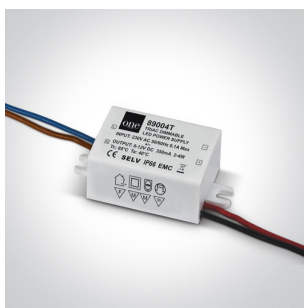

Related items

89004T

Physical Specification

Item Group	02 Recessed Spots Fixed LED
Family	The 3W Dark Light Range
Order Code	10103E/B/B/W
Colour	Black
Material	Aluminium
Shape	Circular
Height	52mm
Diameter	50mm
Cutout Hole Diameter	44mm
Recessed Ceiling	Yes
Depth Required	60mm
Indoor	Yes
Adjustable	No

Electrical Characteristics

Fitting

Input Type	Constant Current
Input Current	350mA
Voltage	8,7V
Safety Class	III
Power(Watts)	3W
IP Rating	IP20
Light Source	LED built in