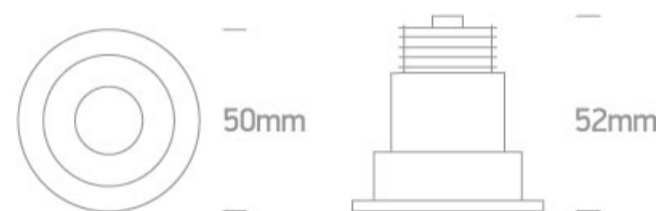

02 Recessed Spots Fixed LED>The 3W Dark Light Range

10103E/B/B/W

3W Recessed Dark Light LED spot IP20.

Requires 350mA driver.

Complies with standard EN60598-1 and any other specific standards.

Downloads

Dimensions

## Physical Specification

Item Group	02 Recessed Spots Fixed LED
Family	The 3W Dark Light Range
Order Code	10103E/B/B/W
Colour	Black
Material	Aluminium
Shape	Circular
Height	52mm
Diameter	50mm
Cutout Hole Diameter	44mm
Recessed Ceiling	Yes
Depth Required	60mm
Indoor	Yes
Adjustable	No