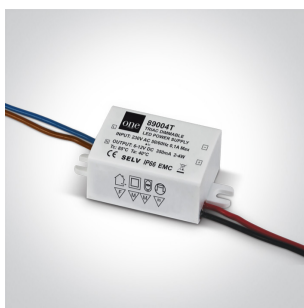

02 Recessed Spots Fixed LED>The 3W Dark Light Range

10103E/W/BS/W

3W Recessed Dark Light LED spot IP20.

Requires 350mA driver.

Complies with standard EN60598-1 and any other specific standards.

Downloads

Dimensions

Gallery

Must be ordered separately

89004

Related items

89004T

Physical Specification

Item Group	02 Recessed Spots Fixed LED
Family	The 3W Dark Light Range
Order Code	10103E/W/BS/W
Colour	White-Brass
Material	Aluminium
Shape	Circular
Height	52mm
Diameter	50mm
Cutout Hole Diameter	44mm
Recessed Ceiling	Yes
Depth Required	60mm
Indoor	Yes
Adjustable	No

Electrical Characteristics

Fitting	
Input Type	Constant Current
Input Current	350mA
Voltage	8,7V
Safety Class	III
Power(Watts)	3W
IP Rating	IP20
Light Source	LED built in

LED Type
LED Brand
Cable Length
F Mark