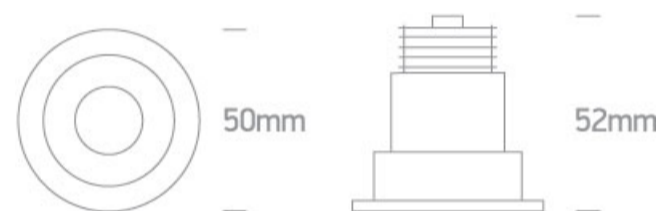

02 Recessed Spots Fixed LED>The 3W Dark Light Range

10103E/W/BS/W

3W Recessed Dark Light LED spot IP20.

Requires 350mA driver.

Complies with standard EN60598-1 and any other specific standards.

Downloads

Dimensions

Gallery

Must be ordered separately

89004

Related items

89004T

Physical Specification

Item Group	02 Recessed Spots Fixed LED
Family	The 3W Dark Light Range
Order Code	10103E/W/BS/W
Colour	White-Brass
Material	Aluminium
Shape	Circular
Height	52mm
Diameter	50mm
Cutout Hole Diameter	44mm
Recessed Ceiling	Yes
Depth Required	60mm
Indoor	Yes
Adjustable	No

Electrical Characteristics

Fitting	
Input Type	Constant Current
Input Current	350mA
Voltage	8,7V
Safety Class	III
Power(Watts)	3W
IP Rating	IP20
Light Source	LED built in

LED Type
LED Brand
Cable Length
F Mark