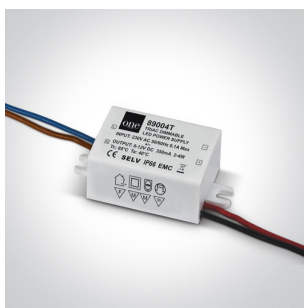

Related items

89004T

Physical Specification

Item Group	02 Recessed Spots Fixed LED
Family	The 3W Dark Light Range
Order Code	10103E/W/B/W
Colour	White-Black
Material	Aluminium
Shape	Circular
Height	52mm
Diameter	50mm
Cutout Hole Diameter	44mm
Recessed Ceiling	Yes
Depth Required	60mm
Indoor	Yes
Adjustable	No

Electrical Characteristics

Fitting	
Input Type	Constant Current
Input Current	350mA
Voltage	8,7V
Safety Class	III
Power(Watts)	3W
IP Rating	IP20
Light Source	LED built in