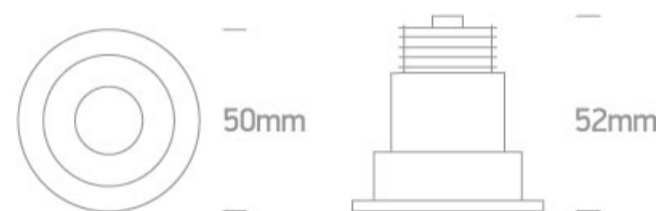

02 Recessed Spots Fixed LED>The 3W Dark Light Range

10103E/W/B/W

3W Recessed Dark Light LED spot IP20.

Requires 350mA driver.

Complies with standard EN60598-1 and any other specific standards.

Downloads

Dimensions

## Physical Specification

Item Group	02 Recessed Spots Fixed LED
Family	The 3W Dark Light Range
Order Code	10103E/W/B/W
Colour	White-Black
Material	Aluminium
Shape	Circular
Height	52mm
Diameter	50mm
Cutout Hole Diameter	44mm
Recessed Ceiling	Yes
Depth Required	60mm
Indoor	Yes
Adjustable	No