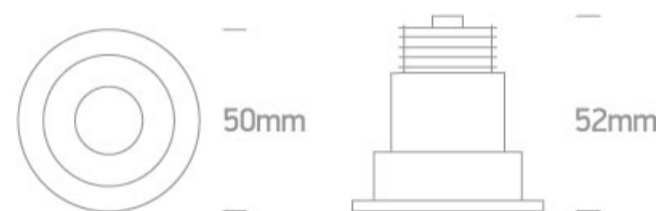

02 Recessed Spots Fixed LED>The 3W Dark Light Range

10103E/W/W/W

3W Recessed Dark Light LED spot IP20.

Requires 350mA driver.

Complies with standard EN60598-1 and any other specific standards.

Downloads

Dimensions

Gallery

Must be ordered separately

89004

Related items

89004T

Physical Specification

Item Group	02 Recessed Spots Fixed LED
Family	The 3W Dark Light Range
Order Code	10103E/W/W/W
Colour	White
Material	Aluminium
Shape	Circular
Height	52mm
Diameter	50mm
Cutout Hole Diameter	44mm
Recessed Ceiling	Yes
Depth Required	60mm
Indoor	Yes
Adjustable	No

Electrical Characteristics

Fitting

Input Type	Constant Current
Input Current	350mA
Voltage	8,7V
Safety Class	III
Power(Watts)	3W
IP Rating	IP20
Light Source	LED built in

LED Type
LED Brand
Cable Length
F Mark