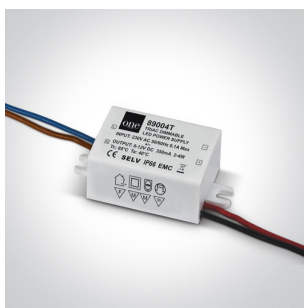

02 Recessed Spots Fixed LED>The 3W Dark Light Range

10103E/W/W/W

3W Recessed Dark Light LED spot IP20.

Requires 350mA driver.

Complies with standard EN60598-1 and any other specific standards.

Downloads

Dimensions

Gallery

Must be ordered separately

89004

Related items

89004T

Physical Specification

Item Group	02 Recessed Spots Fixed LED
Family	The 3W Dark Light Range
Order Code	10103E/W/W/W
Colour	White
Material	Aluminium
Shape	Circular
Height	52mm
Diameter	50mm
Cutout Hole Diameter	44mm
Recessed Ceiling	Yes
Depth Required	60mm
Indoor	Yes
Adjustable	No

Electrical Characteristics

Fitting

Input Type	Constant Current
Input Current	350mA
Voltage	8,7V
Safety Class	III
Power(Watts)	3W
IP Rating	IP20
Light Source	LED built in

LED Type
LED Brand
Cable Length
F Mark