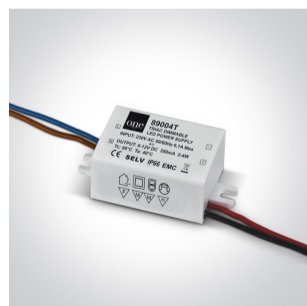

02 Recessed Spots Fixed LED>3W LED Glass Lens Aluminium

10103N/W/D/35

3x1W LED recessed spot IP20.

Requires 350mA driver.

Complies with standard EN60598-1 and any other specific standards.

Downloads

Dimensions

Gallery

Must be ordered separately

89004

89004T

Physical Specification

| | |
|----------------------|-----------------------------|
| Item Group | 02 Recessed Spots Fixed LED |
| Family | 3W LED Glass Lens Aluminium |
| Order Code | 10103N/W/D/35 |
| Colour | White |
| Material | Aluminium |
| Shape | Circular |
| Height | 40mm |
| Diameter | 72mm |
| Cutout Hole Diameter | 60mm |
| Recessed Ceiling | Yes |
| Depth Required | 45mm |
| Indoor | Yes |
| Adjustable | No |

Electrical Characteristics

Fitting

| | |
|---------------|---|
| Input Type | Constant Current |
| Input Current | 350mA |
| Safety Class |  |
| Power(Watts) | 3x1W |
| IP Rating | IP20 |
| Light Source | LED built in |
| LED Number | 3 |
| Cable Length | 40cm |
| F Mark |  |