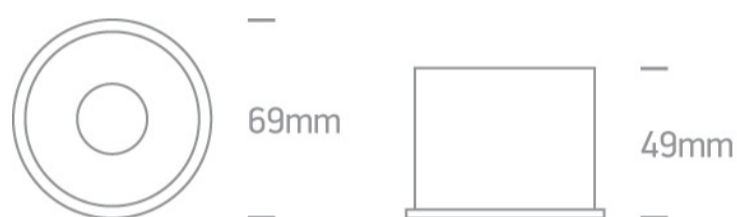

01 Recessed Spots Fixed>Semi Trimless Dark Light Aluminium

10105AD/W

Recessed Dark Light MR16 spot with GU10 lampholder.

Complies with standard EN60598-1 and any other specific standards.

Downloads

Dimensions

Gallery

Physical Specification

Item Group	01 Recessed Spots Fixed
Family	Semi Trimless Dark Light Aluminium
Order Code	10105AD/W
Colour	White
Material	Aluminium
Shape	Circular
Height	49mm

Diameter	69mm
Cutout Hole Diameter	64mm
Recessed Ceiling	Yes
Depth Required	130mm
Indoor	Yes
Adjustable	No