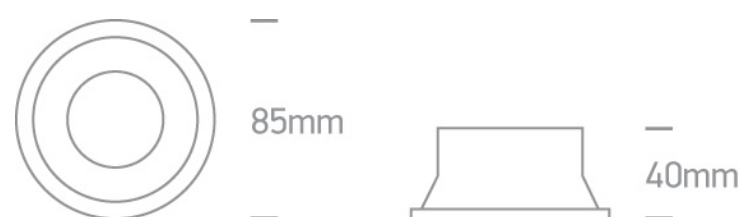

01 Recessed Spots Fixed>The Dark Light Range

10105D4/W

Dark Light Recessed MR16 spot with GU10 lampholder.

Complies with standard EN60598-1 and any other specific standards.

Downloads

Dimensions

Gallery

Physical Specification

Item Group	01 Recessed Spots Fixed
Family	The Dark Light Range
Order Code	10105D4/W
Colour	White
Material	Aluminium
Shape	Circular
Height	40mm

Diameter	85mm
Cutout Hole Diameter	68mm
Recessed Ceiling	Yes
Depth Required	140mm
Indoor	Yes
Adjustable	No

#### Electrical Characteristics

Gear	No
Fitting + Driver	
Input Voltage	100-240V
50 Hz	Yes
60 Hz	Yes
Safety Class	
Power(Watts)	10W
IP Rating	IP20
Light Source	Replaceable lamp
Lamp Holder	GU10
Number of Lamps	1
Dimmable	N/A
Cable Length	15cm
F Mark	