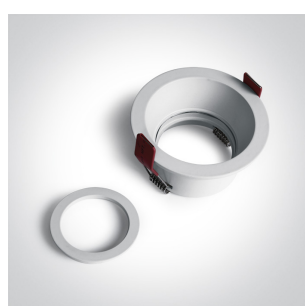

01 Recessed Spots Fixed>The Dark Light Range

10105D4/W

Dark Light Recessed MR16 spot with GU10 lampholder.

Complies with standard EN60598-1 and any other specific standards.

Downloads

Dimensions

Gallery

Physical Specification

Item Group	01 Recessed Spots Fixed
Family	The Dark Light Range
Order Code	10105D4/W
Colour	White
Material	Aluminium
Shape	Circular
Height	40mm

Diameter	85mm
Cutout Hole Diameter	68mm
Recessed Ceiling	Yes
Depth Required	140mm
Indoor	Yes
Adjustable	No