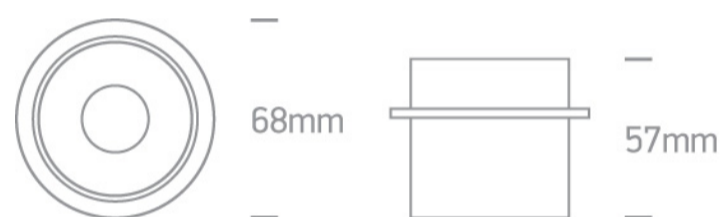

Dark Light Recessed MR16 spot with GU10 lampholder.

Complies with standard EN60598-1 and any other specific standards.

Downloads

Dimensions

Physical Specification

Item Group	01 Recessed Spots Fixed
Family	Recessed Cylinders Aluminium
Order Code	10105D9/B/B
Colour	Black
Material	Aluminium
Shape	Circular
Height	57mm
Diameter	68mm
Cutout Hole Diameter	62mm
Recessed Ceiling	Yes
Depth Required	100mm
Indoor	Yes