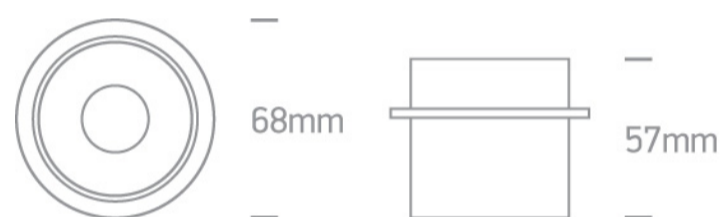

Dark Light Recessed MR16 spot with GU10 lampholder.

Complies with standard EN60598-1 and any other specific standards.

Downloads

Dimensions

Physical Specification

Item Group	01 Recessed Spots Fixed
Family	Recessed Cylinders Aluminium
Order Code	10105D9/B/GL
Colour	Black-Gold
Material	Aluminium
Shape	Circular
Height	57mm
Diameter	68mm
Cutout Hole Diameter	62mm
Recessed Ceiling	Yes
Depth Required	100mm
Indoor	Yes