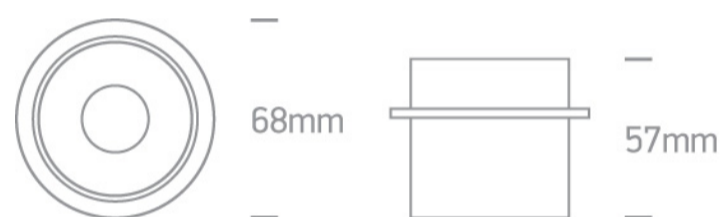

01 Recessed Spots Fixed > Recessed Cylinders Aluminium

10105D9/W/B

Dark Light Recessed MR16 spot with GU10 lampholder.

Complies with standard EN60598-1 and any other specific standards.

Downloads

Dimensions

Physical Specification

Item Group	01 Recessed Spots Fixed
Family	Recessed Cylinders Aluminium
Order Code	10105D9/W/B
Colour	White-Black
Material	Aluminium
Shape	Circular
Height	57mm
Diameter	68mm
Cutout Hole Diameter	62mm
Recessed Ceiling	Yes
Depth Required	100mm
Indoor	Yes