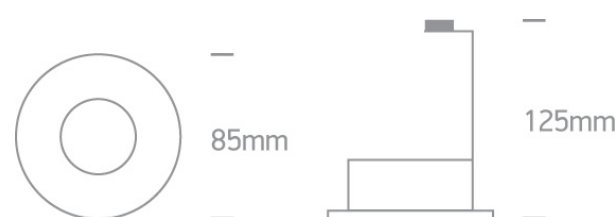

01 Recessed Spots Fixed>The Semi Dark Light Range Aluminium

10105DG/W

Semi trimless dark Light Recessed MR16 spot with GU10 lampholder.

Complies with standard EN60598-1 and any other specific standards.

Downloads

Dimensions

Physical Specification

Item Group	01 Recessed Spots Fixed
Family	The Semi Dark Light Range Aluminium
Order Code	10105DG/W
Colour	White
Material	Aluminium
Shape	Circular
Height	125mm
Diameter	85mm
Cutout Hole Diameter	76mm
Recessed Ceiling	Yes
Depth Required	155mm
Indoor	Yes