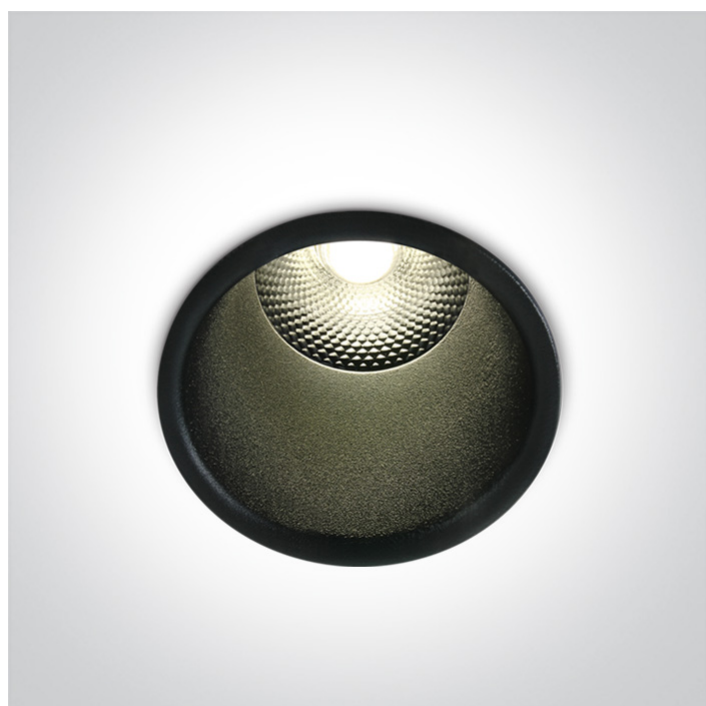

02 Recessed Spots Fixed LED>The Dark Light Pro Range Aluminium

10105FD/B/W

5W COB LED recessed spot, IP20, for general lighting applications.

Supplied with non-dimmable LED driver. Complies with standard EN60598-1 and any other specific standards.

Downloads

Dimensions

Gallery

Physical Specification

Item Group	02 Recessed Spots Fixed LED
Family	The Dark Light Pro Range Aluminium
Order Code	10105FD/B/W
Colour	Black
Material	Aluminium
Shape	Circular
Height	95mm

Diameter	55mm
Cutout Hole Diameter	50mm
Recessed Ceiling	Yes
Depth Required	120mm
Indoor	Yes
Adjustable	No

#### Illumination Data

Colour Temperature	3000K
Lumen Output	300lm
Light Efficiency	60lm/W
CRI	80
Beam Angle	24°
Illumination Diagram	
Dark Light	Yes