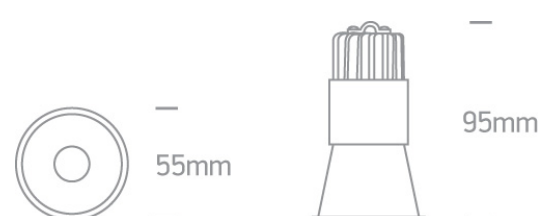

02 Recessed Spots Fixed LED>The Dark Light Pro Range Aluminium

10105FD/B/W

5W COB LED recessed spot, IP20, for general lighting applications.

Supplied with non-dimmable LED driver. Complies with standard EN60598-1 and any other specific standards.

Downloads

Dimensions

Gallery

Physical Specification

Item Group	02 Recessed Spots Fixed LED
Family	The Dark Light Pro Range Aluminium
Order Code	10105FD/B/W
Colour	Black
Material	Aluminium
Shape	Circular
Height	95mm

Diameter	55mm
Cutout Hole Diameter	50mm
Recessed Ceiling	Yes
Depth Required	120mm
Indoor	Yes
Adjustable	No

#### Illumination Data

Colour Temperature	3000K
Lumen Output	300lm
Light Efficiency	60lm/W
CRI	80
Beam Angle	24°
Illumination Diagram	
Dark Light	Yes