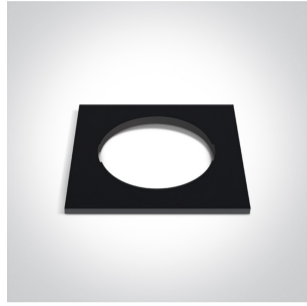

01 Recessed Spots Fixed>The Mix & Match Range

10105H/B

Dark Light Recessed MR16 spot with GU10 lampholder.

Complies with standard EN60598-1 and any other specific standards.

Downloads

Dimensions

Gallery

050182/B

050182/BS

050182/W

050182R/B

050182R/BS

050182R/W

050182RA/B

050182RA/BS

050182RA/W

050182RB/B

050182RB/BS

050182RB/W

Physical Specification

Item Group	01 Recessed Spots Fixed
Family	The Mix & Match Range
Order Code	10105H/B
Colour	Black
Material	Die Cast
Shape	Circular
Height	40mm
Diameter	71mm
Cutout Hole Diameter	64mm
Recessed Ceiling	Yes
Depth Required	100mm
Indoor	Yes
Adjustable	No