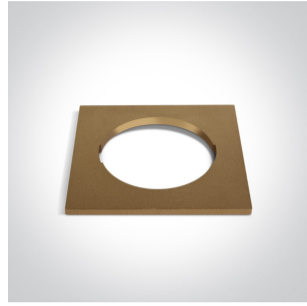

01 Recessed Spots Fixed>The Mix & Match Range

10105H/B

Dark Light Recessed MR16 spot with GU10 lampholder.

Complies with standard EN60598-1 and any other specific standards.

Downloads

Dimensions

Gallery

050182/B

050182/BS

050182/W

050182R/B

050182R/BS

050182R/W

050182RA/B

050182RA/BS

050182RA/W

050182RB/B

050182RB/BS

050182RB/W

Physical Specification

Item Group	01 Recessed Spots Fixed
Family	The Mix & Match Range
Order Code	10105H/B
Colour	Black
Material	Die Cast
Shape	Circular
Height	40mm
Diameter	71mm
Cutout Hole Diameter	64mm
Recessed Ceiling	Yes
Depth Required	100mm
Indoor	Yes
Adjustable	No