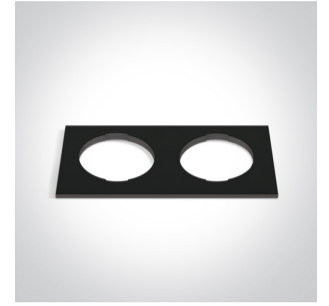

01 Recessed Spots Fixed>The Mix & Match Range

10105H/B

Dark Light Recessed MR16 spot with GU10 lampholder.

Complies with standard EN60598-1 and any other specific standards.

Downloads

Dimensions

Gallery

050182/B

050182/BS

050182/W

050182R/B

050182R/BS

050182R/W

050182RA/B

050182RA/BS

050182RA/W

050182RB/B

050182RB/BS

050182RB/W

Physical Specification

Item Group	01 Recessed Spots Fixed
Family	The Mix & Match Range
Order Code	10105H/B
Colour	Black
Material	Die Cast
Shape	Circular
Height	40mm
Diameter	71mm
Cutout Hole Diameter	64mm
Recessed Ceiling	Yes
Depth Required	100mm
Indoor	Yes
Adjustable	No