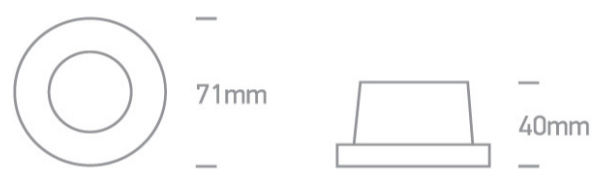

01 Recessed Spots Fixed>The Mix & Match Range

10105H/B

Dark Light Recessed MR16 spot with GU10 lampholder.

Complies with standard EN60598-1 and any other specific standards.

Downloads

Dimensions

Gallery

050182/B

050182/BS

050182/W

050182R/B

050182R/BS

050182R/W

050182RA/B

050182RA/BS

050182RA/W

050182RB/B

050182RB/BS

050182RB/W

Physical Specification

Item Group	01 Recessed Spots Fixed
Family	The Mix & Match Range
Order Code	10105H/B
Colour	Black
Material	Die Cast
Shape	Circular
Height	40mm
Diameter	71mm
Cutout Hole Diameter	64mm
Recessed Ceiling	Yes
Depth Required	100mm
Indoor	Yes
Adjustable	No