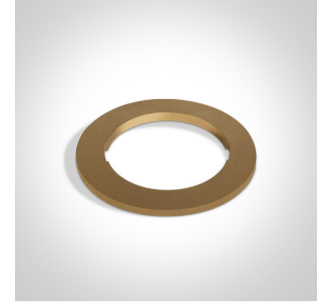

01 Recessed Spots Fixed>The Mix & Match Range

10105H/B

Dark Light Recessed MR16 spot with GU10 lampholder.

Complies with standard EN60598-1 and any other specific standards.

Downloads

Dimensions

Gallery

050182/B

050182/BS

050182/W

050182R/B

050182R/BS

050182R/W

050182RA/B

050182RA/BS

050182RA/W

050182RB/B

050182RB/BS

050182RB/W

Physical Specification

Item Group	01 Recessed Spots Fixed
Family	The Mix & Match Range
Order Code	10105H/B
Colour	Black
Material	Die Cast
Shape	Circular
Height	40mm
Diameter	71mm
Cutout Hole Diameter	64mm
Recessed Ceiling	Yes
Depth Required	100mm
Indoor	Yes
Adjustable	No