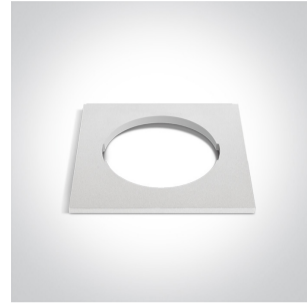

01 Recessed Spots Fixed>The Mix & Match Range

10105H/BS

Dark Light Recessed MR16 spot with GU10 lampholder.

Complies with standard EN60598-1 and any other specific standards.

Downloads

Dimensions

Gallery

050182/B

050182/BS

050182/W

050182R/B

050182R/BS

050182R/W

050182RA/B

050182RA/BS

050182RA/W

## Physical Specification

Item Group	01 Recessed Spots Fixed
Family	The Mix & Match Range
Order Code	10105H/BS
Colour	Brass Reflector
Material	Die Cast
Shape	Circular
Height	40mm
Diameter	71mm
Cutout Hole Diameter	64mm
Recessed Ceiling	Yes
Depth Required	100mm
Indoor	Yes
Adjustable	No