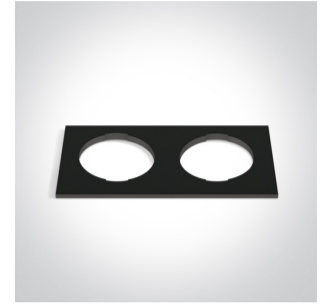

050182RB/B