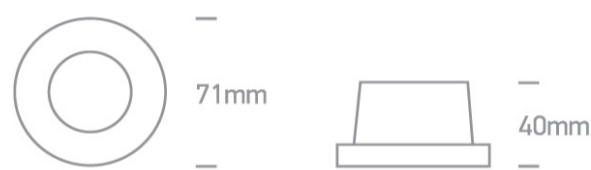

01 Recessed Spots Fixed>The Mix & Match Range

10105H/BS

Dark Light Recessed MR16 spot with GU10 lampholder.

Complies with standard EN60598-1 and any other specific standards.

Downloads

Dimensions

Gallery

050182/B

## Physical Specification

Item Group	01 Recessed Spots Fixed
Family	The Mix & Match Range
Order Code	10105H/BS
Colour	Brass Reflector
Material	Die Cast
Shape	Circular
Height	40mm
Diameter	71mm
Cutout Hole Diameter	64mm
Recessed Ceiling	Yes
Depth Required	100mm
Indoor	Yes
Adjustable	No