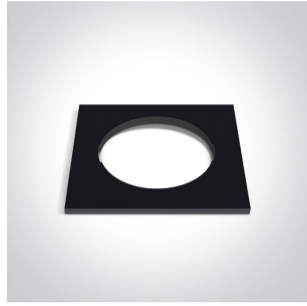

01 Recessed Spots Fixed>The Mix & Match Range

10105H/BS

Dark Light Recessed MR16 spot with GU10 lampholder.

Complies with standard EN60598-1 and any other specific standards.

Downloads

Dimensions

Gallery

050182/B

050182/BS

050182/W

050182R/B

050182R/BS

050182R/W

050182RA/B

050182RA/BS

050182RA/W

## Physical Specification

Item Group	01 Recessed Spots Fixed
Family	The Mix & Match Range
Order Code	10105H/BS
Colour	Brass Reflector
Material	Die Cast
Shape	Circular
Height	40mm
Diameter	71mm
Cutout Hole Diameter	64mm
Recessed Ceiling	Yes
Depth Required	100mm
Indoor	Yes
Adjustable	No