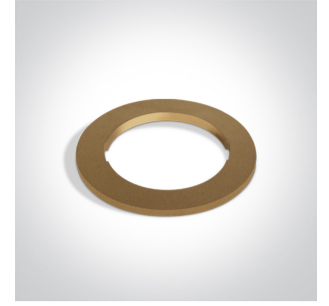

01 Recessed Spots Fixed>The Mix & Match Range

10105H/BS

Dark Light Recessed MR16 spot with GU10 lampholder.

Complies with standard EN60598-1 and any other specific standards.

Downloads

Dimensions

Gallery

050182/B

050182/BS

050182/W

050182R/B

050182R/BS

050182R/W

050182RA/B

050182RA/BS

050182RA/W

## Physical Specification

Item Group	01 Recessed Spots Fixed
Family	The Mix & Match Range
Order Code	10105H/BS
Colour	Brass Reflector
Material	Die Cast
Shape	Circular
Height	40mm
Diameter	71mm
Cutout Hole Diameter	64mm
Recessed Ceiling	Yes
Depth Required	100mm
Indoor	Yes
Adjustable	No