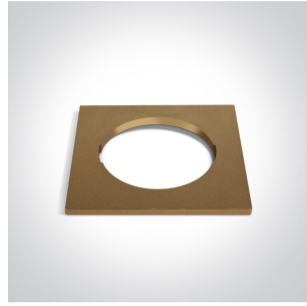

01 Recessed Spots Fixed>The Mix & Match Range

10105H/BS

Dark Light Recessed MR16 spot with GU10 lampholder.

Complies with standard EN60598-1 and any other specific standards.

Downloads

Dimensions

Gallery

050182/B

050182/BS

050182/W

050182R/B

050182R/BS

050182R/W

050182RA/B

050182RA/BS

050182RA/W

## Physical Specification

Item Group	01 Recessed Spots Fixed
Family	The Mix & Match Range
Order Code	10105H/BS
Colour	Brass Reflector
Material	Die Cast
Shape	Circular
Height	40mm
Diameter	71mm
Cutout Hole Diameter	64mm
Recessed Ceiling	Yes
Depth Required	100mm
Indoor	Yes
Adjustable	No