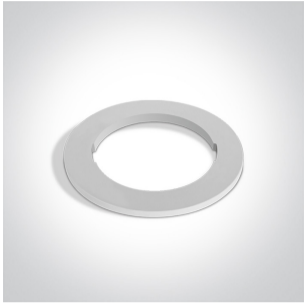

01 Recessed Spots Fixed>The Mix & Match Range

10105H/BS

Dark Light Recessed MR16 spot with GU10 lampholder.

Complies with standard EN60598-1 and any other specific standards.

Downloads

Dimensions

Gallery

050182/B

050182/BS

050182/W

050182R/B

050182R/BS

050182R/W

050182RA/B

050182RA/BS

050182RA/W

## Physical Specification

Item Group	01 Recessed Spots Fixed
Family	The Mix & Match Range
Order Code	10105H/BS
Colour	Brass Reflector
Material	Die Cast
Shape	Circular
Height	40mm
Diameter	71mm
Cutout Hole Diameter	64mm
Recessed Ceiling	Yes
Depth Required	100mm
Indoor	Yes
Adjustable	No