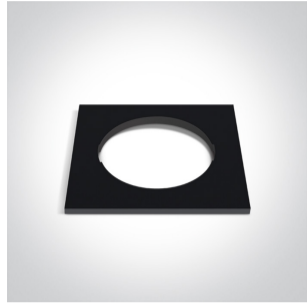

01 Recessed Spots Fixed>The Mix & Match Range

10105H/W

Dark Light Recessed MR16 spot with GU10 lampholder.

Complies with standard EN60598-1 and any other specific standards.

Downloads

Dimensions

Gallery

050182/B

050182/BS

050182/W

050182R/B

050182R/BS

050182R/W

050182RA/B

050182RA/BS

050182RA/W

050182RB/B

050182RB/BS

050182RB/W

Physical Specification

Item Group	01 Recessed Spots Fixed
Family	The Mix & Match Range
Order Code	10105H/W
Colour	White
Material	Die Cast
Shape	Circular
Height	40mm
Diameter	71mm
Cutout Hole Diameter	64mm
Recessed Ceiling	Yes
Depth Required	100mm
Indoor	Yes
Adjustable	No