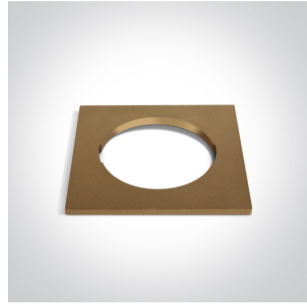

01 Recessed Spots Fixed>The Mix & Match Range

10105H/W

Dark Light Recessed MR16 spot with GU10 lampholder.

Complies with standard EN60598-1 and any other specific standards.

Downloads

Dimensions

Gallery

050182/B

050182/BS

050182/W

050182R/B

050182R/BS

050182R/W

050182RA/B

050182RA/BS

050182RA/W

050182RB/B

050182RB/BS

050182RB/W

Physical Specification

Item Group	01 Recessed Spots Fixed
Family	The Mix & Match Range
Order Code	10105H/W
Colour	White
Material	Die Cast
Shape	Circular
Height	40mm
Diameter	71mm
Cutout Hole Diameter	64mm
Recessed Ceiling	Yes
Depth Required	100mm
Indoor	Yes
Adjustable	No