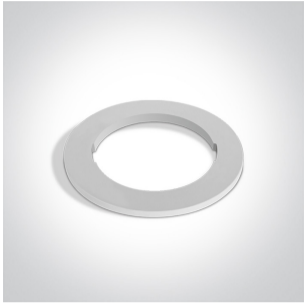

01 Recessed Spots Fixed>The Mix & Match Range

10105H/W

Dark Light Recessed MR16 spot with GU10 lampholder.

Complies with standard EN60598-1 and any other specific standards.

Downloads

Dimensions

Gallery

050182/B

050182/BS

050182/W

050182R/B

050182R/BS

050182R/W

050182RA/B

050182RA/BS

050182RA/W

050182RB/B

050182RB/BS

050182RB/W

Physical Specification

Item Group	01 Recessed Spots Fixed
Family	The Mix & Match Range
Order Code	10105H/W
Colour	White
Material	Die Cast
Shape	Circular
Height	40mm
Diameter	71mm
Cutout Hole Diameter	64mm
Recessed Ceiling	Yes
Depth Required	100mm
Indoor	Yes
Adjustable	No