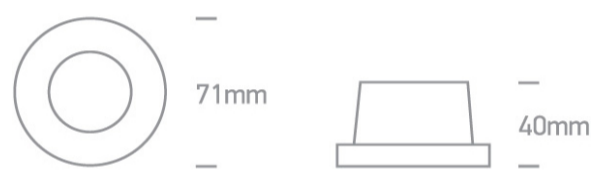

01 Recessed Spots Fixed>The Mix & Match Range

10105H/W

Dark Light Recessed MR16 spot with GU10 lampholder.

Complies with standard EN60598-1 and any other specific standards.

Downloads

Dimensions

Gallery

050182/B

050182/BS

050182/W

050182R/B

050182R/BS

050182R/W

050182RA/B

050182RA/BS

050182RA/W

050182RB/B

050182RB/BS

050182RB/W

Physical Specification

Item Group	01 Recessed Spots Fixed
Family	The Mix & Match Range
Order Code	10105H/W
Colour	White
Material	Die Cast
Shape	Circular
Height	40mm
Diameter	71mm
Cutout Hole Diameter	64mm
Recessed Ceiling	Yes
Depth Required	100mm
Indoor	Yes
Adjustable	No