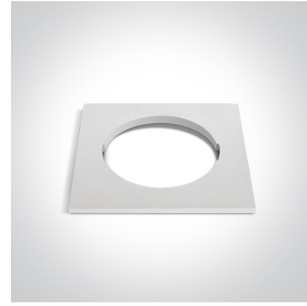

01 Recessed Spots Fixed>The Mix & Match Range

10105H/W

Dark Light Recessed MR16 spot with GU10 lampholder.

Complies with standard EN60598-1 and any other specific standards.

Downloads

Dimensions

Gallery

050182/B

050182/BS

050182/W

050182R/B

050182R/BS

050182R/W

050182RA/B

050182RA/BS

050182RA/W

050182RB/B

050182RB/BS

050182RB/W

Physical Specification

Item Group	01 Recessed Spots Fixed
Family	The Mix & Match Range
Order Code	10105H/W
Colour	White
Material	Die Cast
Shape	Circular
Height	40mm
Diameter	71mm
Cutout Hole Diameter	64mm
Recessed Ceiling	Yes
Depth Required	100mm
Indoor	Yes
Adjustable	No