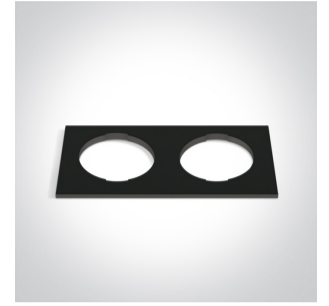

01 Recessed Spots Fixed>The Mix & Match Range

10105H/W

Dark Light Recessed MR16 spot with GU10 lampholder.

Complies with standard EN60598-1 and any other specific standards.

Downloads

Dimensions

Gallery

050182/B

050182/BS

050182/W

050182R/B

050182R/BS

050182R/W

050182RA/B

050182RA/BS

050182RA/W

050182RB/B

050182RB/BS

050182RB/W

Physical Specification

Item Group	01 Recessed Spots Fixed
Family	The Mix & Match Range
Order Code	10105H/W
Colour	White
Material	Die Cast
Shape	Circular
Height	40mm
Diameter	71mm
Cutout Hole Diameter	64mm
Recessed Ceiling	Yes
Depth Required	100mm
Indoor	Yes
Adjustable	No