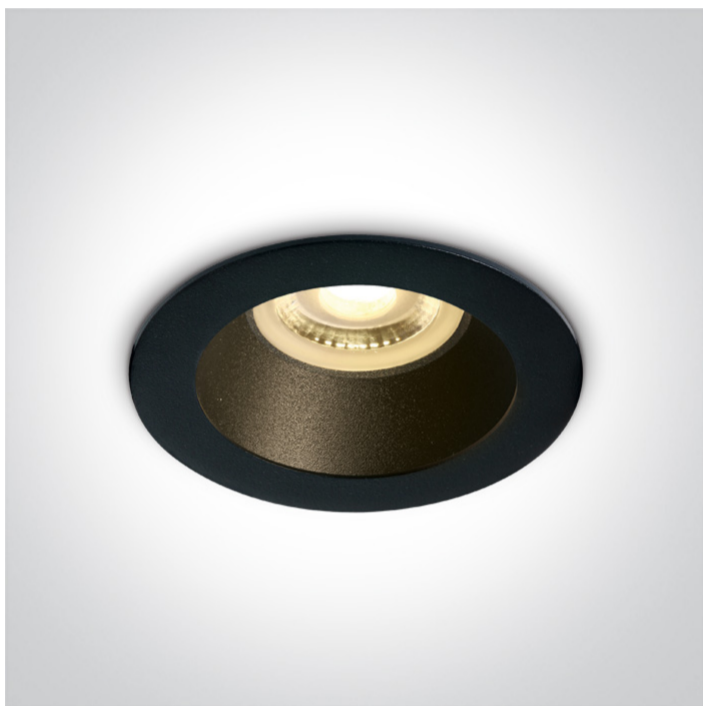

01 Recessed Spots Fixed>The Chill Out Range Round

10105M/B/B

Black Body Black Reflector Dark Light Recessed MR16 spot with GU10 lampholder.

Complies with standard EN60598-1 and any other specific standards.

Downloads

Dimensions

Physical Specification

Item Group	01 Recessed Spots Fixed
Family	The Chill Out Range Round
Order Code	10105M/B/B
Colour	Black
Material	Aluminium
Shape	Circular
Height	37mm
Diameter	79mm
Cutout Hole Diameter	70mm
Recessed Ceiling	Yes
Depth Required	120mm
Indoor	Yes