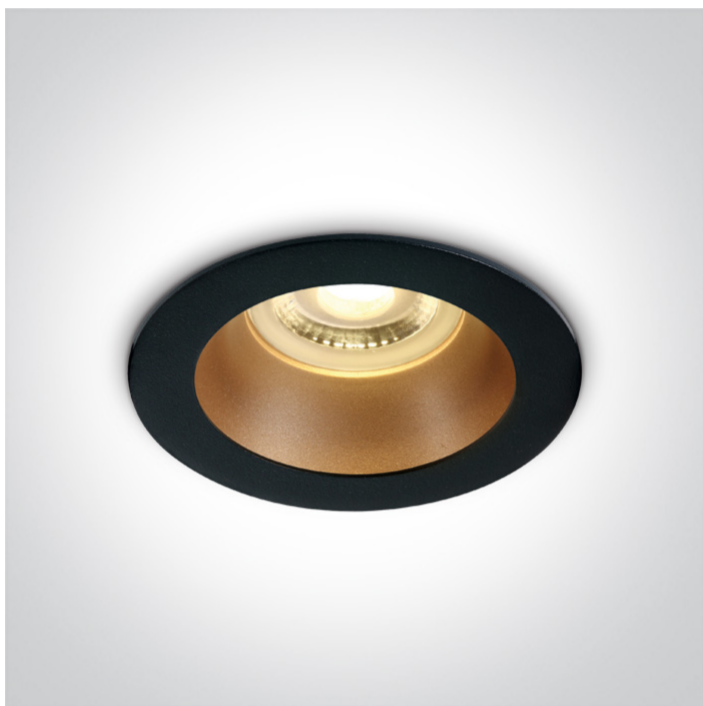

01 Recessed Spots Fixed>The Chill Out Range Round

10105M/B/BS

Black Body Brass Reflector Dark Light Recessed MR16 spot with GU10 lampholder.

Complies with standard EN60598-1 and any other specific standards.

Downloads

Dimensions

Physical Specification

Item Group	01 Recessed Spots Fixed
Family	The Chill Out Range Round
Order Code	10105M/B/BS
Colour	Black-Brass
Material	Aluminium
Shape	Circular
Height	37mm
Diameter	79mm
Cutout Hole Diameter	70mm
Recessed Ceiling	Yes
Depth Required	120mm
Indoor	Yes