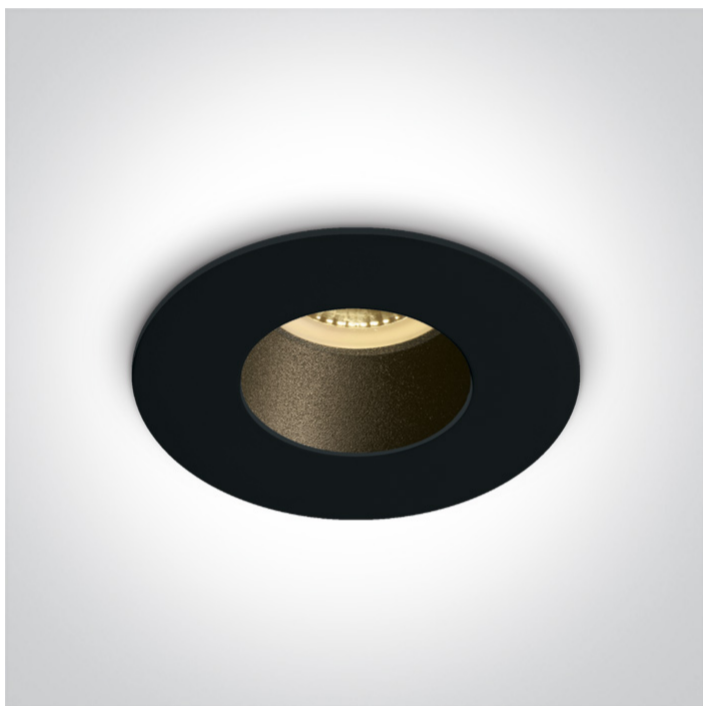

01 Recessed Spots Fixed>The Chill Out Range Round

10105MD/B/B

Black Body Black Reflector Dark Light Recessed MR16 spot with GU10 lampholder.

Complies with standard EN60598-1 and any other specific standards.

Downloads

Dimensions

Physical Specification

Item Group	01 Recessed Spots Fixed
Family	The Chill Out Range Round
Order Code	10105MD/B/B
Colour	Black
Material	Aluminium
Shape	Circular
Height	37mm
Diameter	79mm
Cutout Hole Diameter	70mm
Recessed Ceiling	Yes
Depth Required	120mm
Indoor	Yes