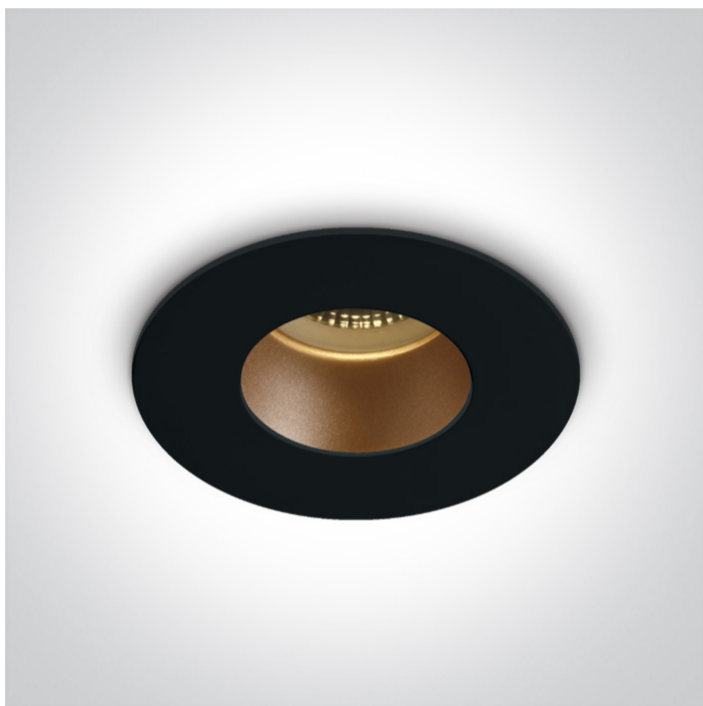

01 Recessed Spots Fixed>The Chill Out Range Round

10105MD/B/BS

Black Body Brass Reflector Dark Light Recessed MR16 spot with GU10 lampholder.

Complies with standard EN60598-1 and any other specific standards.

Downloads

Dimensions

Physical Specification

Item Group	01 Recessed Spots Fixed
Family	The Chill Out Range Round
Order Code	10105MD/B/BS
Colour	Black-Brass
Material	Aluminium
Shape	Circular
Height	37mm
Diameter	79mm
Cutout Hole Diameter	70mm
Recessed Ceiling	Yes
Depth Required	120mm
Indoor	Yes

Adjustable

No

Electrical Characteristics

Gear

No

Fitting + Driver

Input Voltage

100-240V

IP20

Light Source

Replaceable lamp

Lamp Holder

GU10

Number of Lamps

1

Dimmable