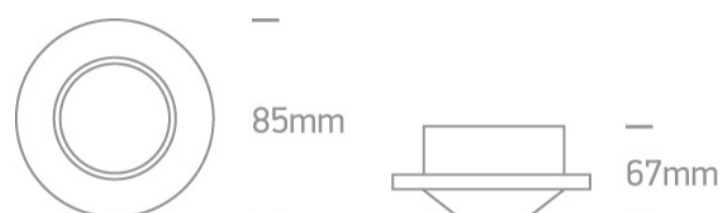

01 Recessed Spots Fixed>The Bathroom Range Die cast

10105Q/MC

Recessed Dark light MR16 spot with GU5.3 lampholder.

Complies with standard EN60598-1 and any other specific standards.

Downloads

Dimensions

Gallery

Physical Specification

Item Group	01 Recessed Spots Fixed
Family	The Bathroom Range Die cast
Order Code	10105Q/MC
Colour	Brushed Chrome
Material	Die Cast
Shape	Circular
Height	67mm

Diameter	85mm
Cutout Hole Diameter	70mm
Recessed Ceiling	Yes
Depth Required	110mm
Indoor	Yes
Adjustable	No

Electrical Characteristics

Fitting

Input Type	Constant Voltage
Input Voltage	12V AC/DC
Safety Class	
Power(Watts)	50W
IP Rating	IP44
Light Source	Replaceable lamp
Lamp Holder	GU5.3
Number of Lamps	1
Cable Length	40cm