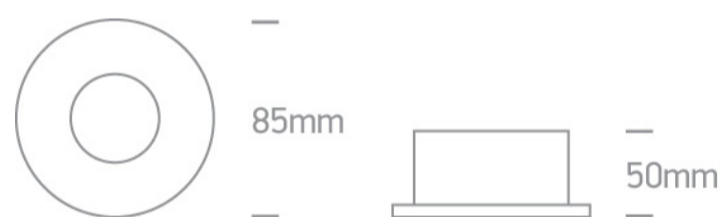

01 Recessed Spots Fixed>The Bathroom Range IP44 Die cast

10105R/W

IP44 Bathroom Recessed MR16 spot with GU5,3 lampholder.

Complies with standard EN60598-1 and any other specific standards.

Downloads

Dimensions

Gallery

Physical Specification

Item Group	01 Recessed Spots Fixed
Family	The Bathroom Range IP44 Die cast
Order Code	10105R/W
Colour	White
Material	Die Cast
Shape	Circular
Height	50mm

Diameter	85mm
Cutout Hole Diameter	70mm
Recessed Ceiling	Yes
Depth Required	100mm
Indoor	Yes
Adjustable	No