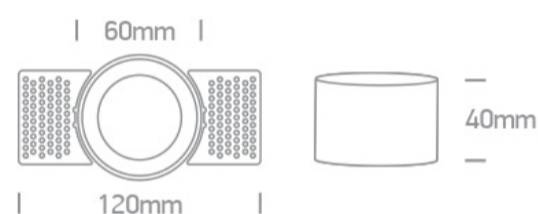

01 Recessed Spots Fixed>The Trimless Chill Out Range Aluminium

10105TR/B

Trimless Dark Light Recessed MR16 spot with GU10 lampholder.

Complies with standard EN60598-1 and any other specific standards.

Downloads

Dimensions

Gallery

Physical Specification

| | |
|------------|--|
| Item Group | 01 Recessed Spots Fixed |
| Family | The Trimless Chill Out Range Aluminium |
| Order Code | 10105TR/B |
| Colour | Black |
| Material | Aluminium |
| Shape | Circular |
| Height | 40mm |

| | |
|---------------------------|-------|
| Diameter | 60mm |
| Cutout Hole Diameter | 70mm |
| Recessed trimless ceiling | Yes |
| Depth Required | 120mm |
| Indoor | Yes |
| Adjustable | No |

Electrical Characteristics