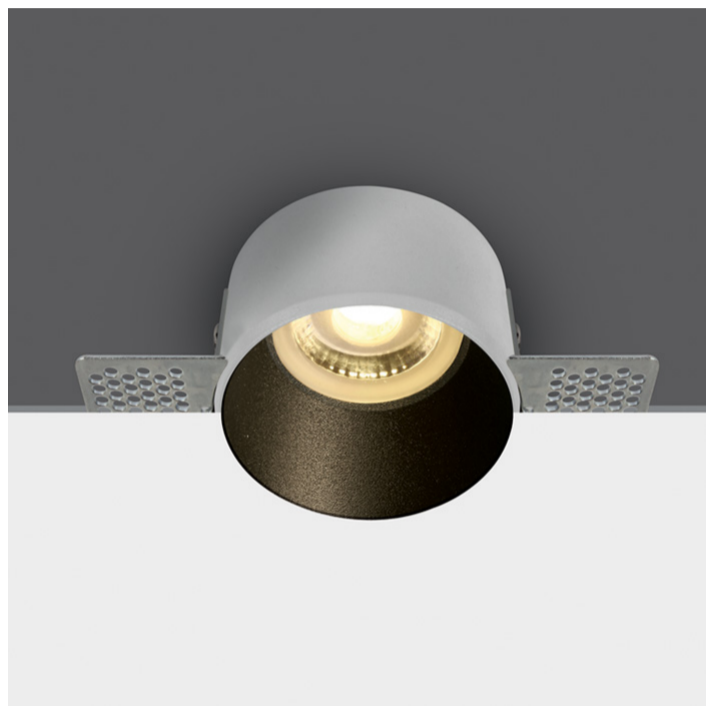

01 Recessed Spots Fixed>The Trimless Chill Out Range Aluminium

10105TR/B

Trimless Dark Light Recessed MR16 spot with GU10 lampholder.

Complies with standard EN60598-1 and any other specific standards.

Downloads

Dimensions

Gallery

Physical Specification

| | |
|------------|--|
| Item Group | 01 Recessed Spots Fixed |
| Family | The Trimless Chill Out Range Aluminium |
| Order Code | 10105TR/B |
| Colour | Black |
| Material | Aluminium |
| Shape | Circular |
| Height | 40mm |

| | |
|---------------------------|-------|
| Diameter | 60mm |
| Cutout Hole Diameter | 70mm |
| Recessed trimless ceiling | Yes |
| Depth Required | 120mm |
| Indoor | Yes |
| Adjustable | No |

Electrical Characteristics