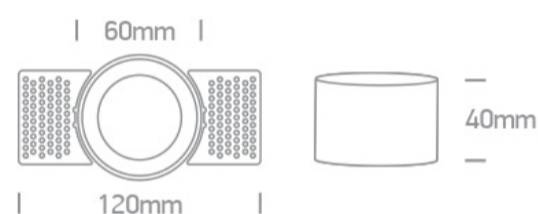

01 Recessed Spots Fixed>The Trimless Chill Out Range Aluminium

10105TR/BS

Trimless Dark Light Recessed MR16 spot with GU10 lampholder.

Complies with standard EN60598-1 and any other specific standards.

Downloads

Dimensions

Gallery

Physical Specification

Item Group	01 Recessed Spots Fixed
Family	The Trimless Chill Out Range Aluminium
Order Code	10105TR/BS
Colour	Brass
Material	Aluminium
Shape	Circular
Height	40mm

Diameter	60mm
Cutout Hole Diameter	70mm
Recessed trimless ceiling	Yes
Depth Required	120mm
Indoor	Yes
Adjustable	No

Electrical Characteristics

Gear	No
Fitting + Driver	
Input Voltage	100-240V
50 Hz	Yes
60 Hz	Yes
Safety Class	
Power(Watts)	10W
IP Rating	IP20
Light Source	Replaceable lamp
Lamp Holder	GU10
Number of Lamps	1
Dimmable	N/A
Cable Length	15cm
F Mark	