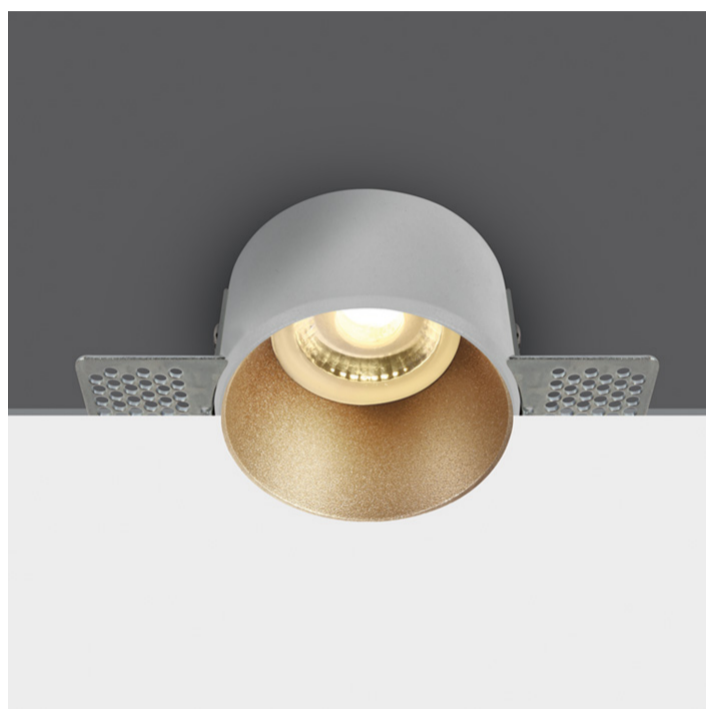

01 Recessed Spots Fixed>The Trimless Chill Out Range Aluminium

10105TR/BS

Trimless Dark Light Recessed MR16 spot with GU10 lampholder.

Complies with standard EN60598-1 and any other specific standards.

Downloads

Dimensions

Gallery

Physical Specification

Item Group	01 Recessed Spots Fixed
Family	The Trimless Chill Out Range Aluminium
Order Code	10105TR/BS
Colour	Brass
Material	Aluminium
Shape	Circular
Height	40mm

Diameter	60mm
Cutout Hole Diameter	70mm
Recessed trimless ceiling	Yes
Depth Required	120mm
Indoor	Yes
Adjustable	No

Electrical Characteristics

Gear	No
Fitting + Driver	
Input Voltage	100-240V
50 Hz	Yes
60 Hz	Yes
Safety Class	
Power(Watts)	10W
IP Rating	IP20
Light Source	Replaceable lamp
Lamp Holder	GU10
Number of Lamps	1
Dimmable	N/A
Cable Length	15cm
F Mark	