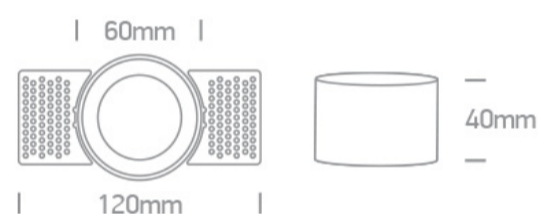

01 Recessed Spots Fixed>The Trimless Chill Out Range Aluminium

10105TR/W

Trimless Dark Light Recessed MR16 spot with GU10 lampholder.

Complies with standard EN60598-1 and any other specific standards.

Downloads

Dimensions

Gallery

Physical Specification

Item Group	01 Recessed Spots Fixed
Family	The Trimless Chill Out Range Aluminium
Order Code	10105TR/W
Colour	White
Material	Aluminium
Shape	Circular
Height	40mm

Diameter	60mm
Cutout Hole Diameter	70mm
Recessed trimless ceiling	Yes
Depth Required	120mm
Indoor	Yes
Adjustable	No

Electrical Characteristics

Gear	No
Fitting + Driver	
Input Voltage	100-240V
50 Hz	Yes
60 Hz	Yes
Safety Class	
Power(Watts)	10W
IP Rating	IP20
Light Source	Replaceable lamp
Lamp Holder	GU10
Number of Lamps	1
Dimmable	N/A
Cable Length	15cm
F Mark	