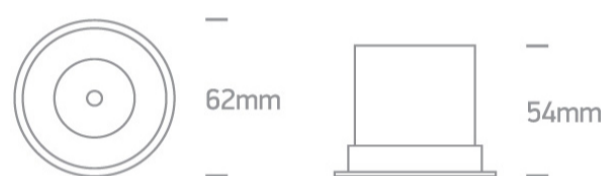

02 Recessed Spots Fixed LED>The COB LED Dark Light Range

10106DC/B/W

6W COB LED Dark light recessed spot with dark chrome reflector.

Requires 350mA driver.

Complies with standard EN60598-1 and any other specific standards.

Downloads

Dimensions

Must be ordered separately

89008

Physical Specification

Item Group	02 Recessed Spots Fixed LED
Family	The COB LED Dark Light Range
Order Code	10106DC/B/W
Colour	Black
Material	Die Cast
Shape	Circular

Height	54mm
Diameter	62mm
Cutout Hole Diameter	55mm
Recessed Ceiling	Yes
Depth Required	75mm
Indoor	Yes
Adjustable	No

Electrical Characteristics

Fitting

Input Type	Constant Current
Input Current	350mA
Voltage	18V
Safety Class	
Power(Watts)	6W
IP Rating	IP20
Light Source	LED built in
LED Type	COB
LED Brand	Bridgelux
Cable Length	40cm
F Mark	

Illumination Data

Colour Temperature	3000K
Lumen Output	570lm
Light Efficiency	95lm/W
CRI	90
Beam Angle	36°
Illumination Diagram	

Dark Light

Yes

Packing Info

Pcs/Carton

50

Barcode