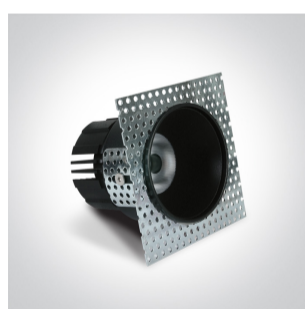

7W LED trimless recessed downlight, IP54. Suitable for bathroom installations.

Complies with standard EN60598-1 and any other specific standards.

Downloads

Dimensions

Gallery

Physical Specification

Item Group	02 Recessed Spots Fixed LED
Family	The Trimless Range
Order Code	10107BT/B/W
Colour	Black
Material	Die Cast
Shape	Circular
Height	70mm

Diameter	66mm
Cutout Hole Diameter	83mm
Recessed trimless ceiling	Yes
Depth Required	90mm
Indoor	Yes
Outdoor	Yes
Adjustable	No

### Fitting

Input Type	Constant Current
Input Current	700mA
Safety Class	
Power(Watts)	7W
IP Rating	IP54
Light Source	LED built in
LED Type	COB
LED Brand	Cree
Cable Length	40cm
F Mark	