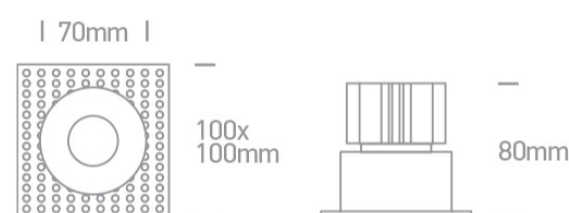

7W LED trimless recessed downlight, IP54. Suitable for bathroom installations.

Complies with standard EN60598-1 and any other specific standards.

Downloads

Dimensions

Gallery

Physical Specification

Item Group	02 Recessed Spots Fixed LED
Family	The Trimless Range
Order Code	10107BT/B/W
Colour	Black
Material	Die Cast
Shape	Circular
Height	70mm

Diameter	66mm
Cutout Hole Diameter	83mm
Recessed trimless ceiling	Yes
Depth Required	90mm
Indoor	Yes
Outdoor	Yes
Adjustable	No

### Fitting

Input Type	Constant Current
Input Current	700mA
Safety Class	
Power(Watts)	7W
IP Rating	IP54
Light Source	LED built in
LED Type	COB
LED Brand	Cree
Cable Length	40cm
F Mark	

## Illumination Data

Colour Temperature	3000K
Lumen Output	500lm
Light Efficiency	71,42lm/W
CRI	80
Beam Angle	38°
Illumination Diagram	
Dark Light	Yes