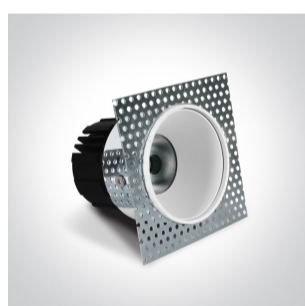

7W LED trimless recessed downlight, IP54. Suitable for bathroom installations.

Complies with standard EN60598-1 and any other specific standards.

Downloads

Dimensions

Gallery

Physical Specification

Item Group	02 Recessed Spots Fixed LED
Family	The Trimless Range
Order Code	10107BT/W/W
Colour	White
Material	Die Cast
Shape	Circular
Height	70mm

Diameter	66mm
Cutout Hole Diameter	83mm
Recessed trimless ceiling	Yes
Depth Required	90mm
Indoor	Yes
Outdoor	Yes
Adjustable	No

Electrical Characteristics

Fitting

Input Type	Constant Current
Input Current	700mA
Safety Class	
Power(Watts)	7W
IP Rating	IP54
Light Source	LED built in
LED Type	COB
LED Brand	Cree
Cable Length	40cm
F Mark	

Illumination Data

Colour Temperature	3000K
Lumen Output	500lm
Light Efficiency	71,42lm/W
CRI	80
Beam Angle	38
Illumination Diagram	
Dark Light	Yes

Packing Info

Box Length	11cm
Box Width	11cm
Box Height	8cm
Box Weight	0,350kg
Pcs/Carton	30
Barcode	5291889042051
HS Code	9405409900