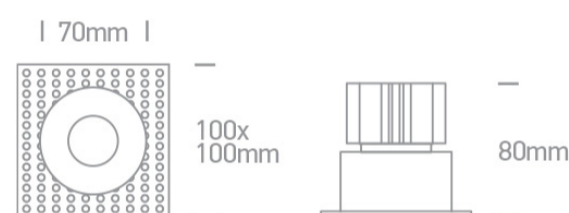

7W LED trimless recessed downlight, IP54. Suitable for bathroom installations.

Complies with standard EN60598-1 and any other specific standards.

Downloads

Dimensions

Gallery

Physical Specification

Item Group	02 Recessed Spots Fixed LED
Family	The Trimless Range
Order Code	10107BT/W/W
Colour	White
Material	Die Cast
Shape	Circular
Height	70mm

Diameter	66mm
Cutout Hole Diameter	83mm
Recessed trimless ceiling	Yes
Depth Required	90mm
Indoor	Yes
Outdoor	Yes
Adjustable	No

Electrical Characteristics

Fitting

Input Type	Constant Current
Input Current	700mA
Safety Class	
Power(Watts)	7W
IP Rating	IP54
Light Source	LED built in
LED Type	COB
LED Brand	Cree
Cable Length	40cm
F Mark	

Illumination Data

Colour Temperature	3000K
Lumen Output	500lm
Light Efficiency	71,42lm/W
CRI	80
Beam Angle	38
Illumination Diagram	
Dark Light	Yes

Packing Info

Box Length	11cm
Box Width	11cm
Box Height	8cm
Box Weight	0,350kg
Pcs/Carton	30
Barcode	5291889042051
HS Code	9405409900