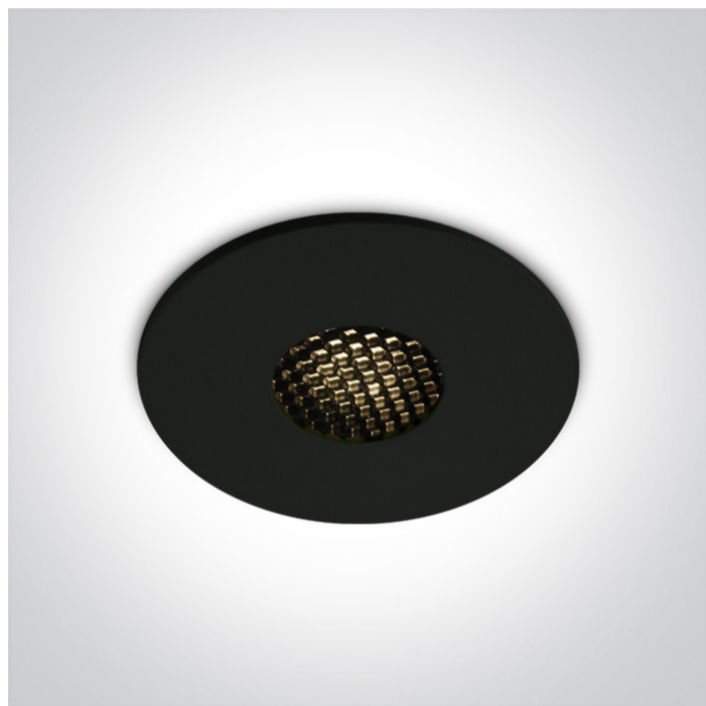

02 Recessed Spots Fixed LED>The COB IP54 Dark Light Range

10107HC/B/W

7W LED recessed downlight with honeycomb, IP54. Suitable for bathroom installations.

Complies with standard EN60598-1 and any other specific standards.

Downloads

Dimensions

Physical Specification

Item Group	02 Recessed Spots Fixed LED
Family	The COB IP54 Dark Light Range
Order Code	10107HC/B/W
Colour	Black
Material	Die Cast
Shape	Circular
Height	58mm
Diameter	80mm
Cutout Hole Diameter	68mm
Recessed Ceiling	Yes
Depth Required	75mm
Indoor	Yes

Outdoor

Yes

Adjustable

No

Electrical Characteristics

Fitting

Input Type

Constant Current

LED built in

LED Type

COB

LED Brand

Citizen

Cable Length

40cm

F Mark