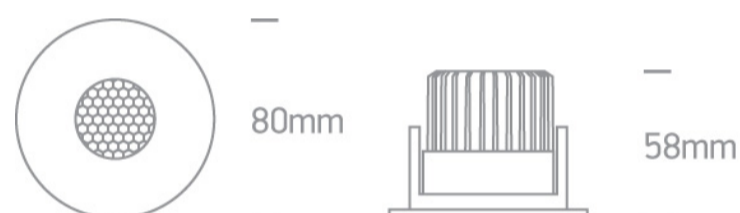

02 Recessed Spots Fixed LED>The COB IP54 Dark Light Range

10107HC/W/W

7W LED recessed downlight with honeycomb, IP54. Suitable for bathroom installations.

Complies with standard EN60598-1 and any other specific standards.

Downloads

Dimensions

Gallery

Physical Specification

Item Group	02 Recessed Spots Fixed LED
Family	The COB IP54 Dark Light Range
Order Code	10107HC/W/W
Colour	White
Material	Die Cast
Shape	Circular
Height	58mm

Diameter	80mm
Cutout Hole Diameter	68mm
Recessed Ceiling	Yes
Depth Required	75mm
Indoor	Yes
Outdoor	Yes
Adjustable	No

Electrical Characteristics

Fitting

Input Type	Constant Current
Input Current	700mA
Safety Class	
Power(Watts)	7W
IP Rating	IP54
Light Source	LED built in
LED Type	COB
LED Brand	Citizen
Cable Length	40cm
F Mark	

Illumination Data

Colour Temperature	3000K
Lumen Output	460lm
Light Efficiency	65,71lm/W
CRI	90
Beam Angle	36°
Illumination Diagram	
Dark Light	Yes

Packing Info

Box Length	8,3cm
Box Width	8,3cm
Box Height	6,3cm
Pcs/Carton	60
Barcode	5291889061489
HS Code	9405409900