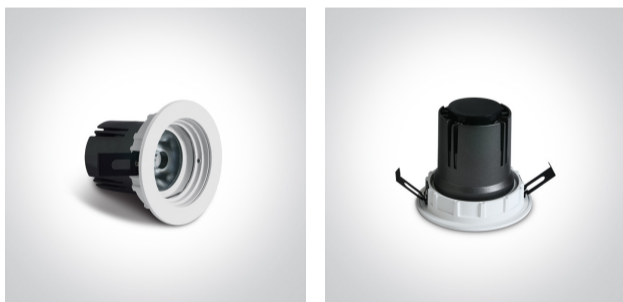

02 Recessed Spots Fixed LED>The COB Dark Light Range Interchangeable Reflector

10107K/B/W

7W COB LED Dark Light recessed spot IP20.

Requires 700mA driver.

Complies with standard EN60598-1 and any other specific standards.

Downloads

Dimensions

Gallery

Must be ordered separately