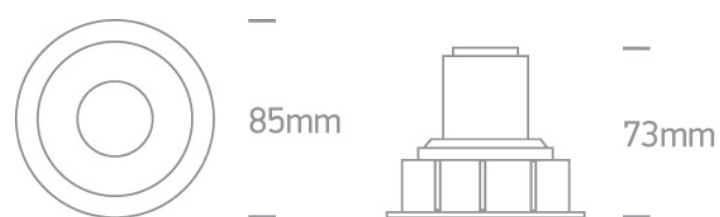

02 Recessed Spots Fixed LED>The COB Dark Light Range Interchangeable Reflector

10107K/W/W

7W COB LED Dark Light recessed spot IP20.

Requires 700mA driver.

Complies with standard EN60598-1 and any other specific standards.

Downloads

Dimensions

Gallery

Must be ordered separately

050104/B

050104/BS

050104/C

050104/CU

050104/W

89015A

Related items

89015AT

Physical Specification

Item Group	02 Recessed Spots Fixed LED
Family	The COB Dark Light Range Interchangeable Reflector
Order Code	10107K/W/W
Colour	White
Material	Aluminium
Shape	Circular
Height	73mm
Diameter	85mm
Cutout Hole Diameter	76mm
Recessed Ceiling	Yes
Depth Required	100mm
Indoor	Yes
Adjustable	No

Electrical Characteristics

Fitting

Input Type	Constant Current
Input Current	700mA
Safety Class	III
Power(Watts)	7W
IP Rating	IP20
Light Source	LED built in
LED Type	COB

LED Brand
Cable Length
F Mark

Cree
40cm