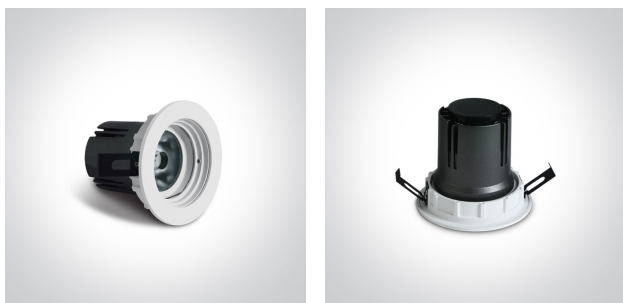

02 Recessed Spots Fixed LED>The COB Dark Light Range Interchangeable Reflector

10107K/W/W

7W COB LED Dark Light recessed spot IP20.

Requires 700mA driver.

Complies with standard EN60598-1 and any other specific standards.

Downloads

Dimensions

Gallery

Must be ordered separately