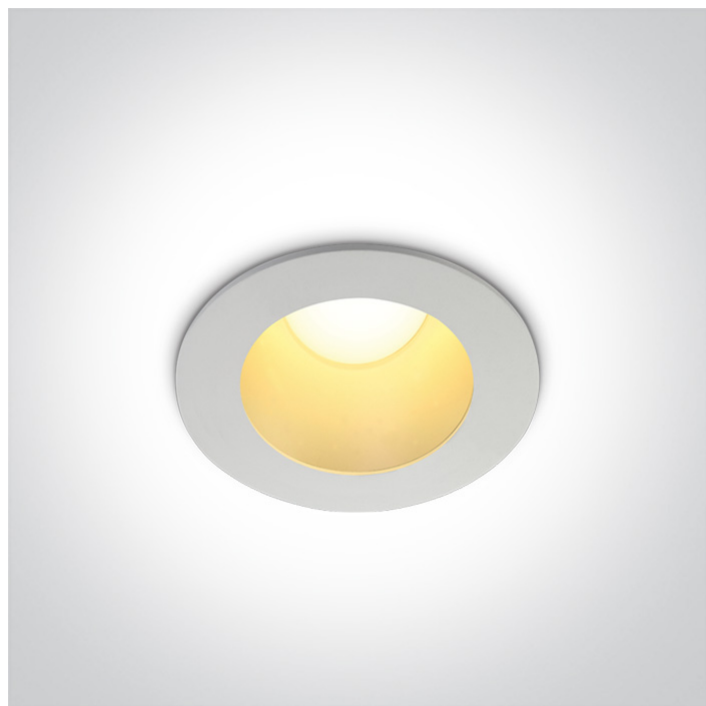

06 Downlights Fixed LED>Dark Light Pro Range Aluminium

10108ED/W/BS/W

8W COB LED recessed downlight, for general lighting applications.

Complete with 300mA driver.

Complies with standard EN60598-1 and any other specific standards.

Downloads

Dimensions

Physical Specification

Item Group	06 Downlights Fixed LED
Family	Dark Light Pro Range Aluminium
Order Code	10108ED/W/BS/W
Colour	White-Brass
Material	Aluminium
Shape	Circular
Height	60mm
Diameter	95mm
Cutout Hole Diameter	75mm
Recessed Ceiling	Yes
Depth Required	80mm
Indoor	Yes