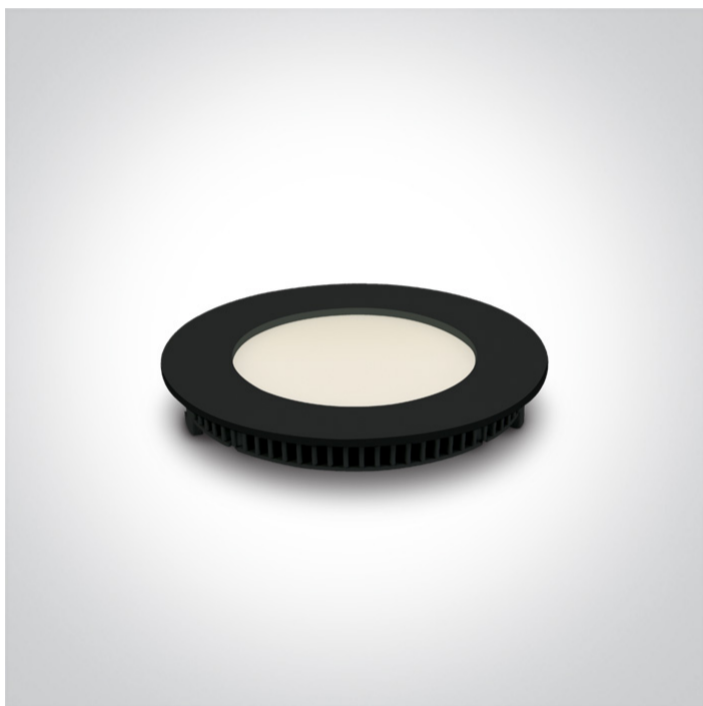

06 Downlights Fixed LED>The 3-12W Round Recessed Panels Die cast

10108FA/B/W

8W slim downlight LED, IP40, ideal for commercial applications such as offices, galleries and showrooms.

Supplied with 300mA non-dimmable LED driver.

06 Downlights Fixed LED

Family

The 3-12W Round Recessed Panels Die cast

Order Code	10108FA/B/W
Colour	Black
Material	Die Cast
Diffuser Material	Acrylic
Shape	Circular
Height	22mm
Diameter	120mm
Cutout Hole Diameter	108mm
Recessed Ceiling	Yes
Depth Required	50mm
Indoor	Yes
Adjustable	No

Illumination Data

Colour Temperature	3000K
Lumen Output	480lm
Light Efficiency	60lm/W
CRI	80

Beam Angle

120°

Illumination Diagram

Packing Info

Box Length

18,5cm