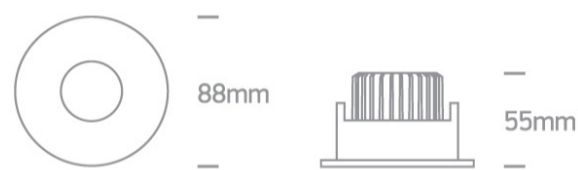

Downloads

Dimensions

Physical Specification

Item Group	02 Recessed Spots Fixed LED
Family	The COB IP54 Dark Light Range
Order Code	10108H/B/W
Colour	Black
Material	Die Cast
Shape	Circular
Height	55mm
Diameter	88mm
Cutout Hole Diameter	75mm
Recessed Ceiling	Yes
Depth Required	70mm
Indoor	Yes

Illumination Data

Colour Temperature	3000K
Lumen Output	600lm
Light Efficiency	75lm/W
CRI	90
Beam Angle	36°
Illumination Diagram	
Dark Light	Yes

Packing Info

Pcs/Carton	50
Barcode	5291889065166
HS Code	9405409900