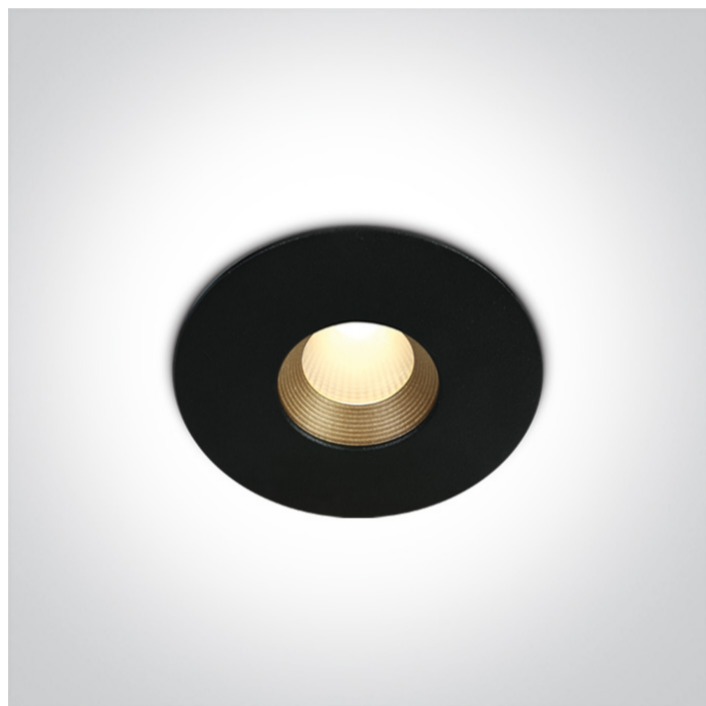

02 Recessed Spots Fixed LED>The COB IP54 Dark Light Range

10108H/B/W

8W COB LED Dark light recessed Spot, IP54.

Supplied with non-dimmable LED driver.

Complies with standard EN60598-1 and any other specific standards.

Downloads

Dimensions

Physical Specification

Item Group	02 Recessed Spots Fixed LED
Family	The COB IP54 Dark Light Range
Order Code	10108H/B/W
Colour	Black
Material	Die Cast
Shape	Circular
Height	55mm
Diameter	88mm
Cutout Hole Diameter	75mm
Recessed Ceiling	Yes
Depth Required	70mm
Indoor	Yes